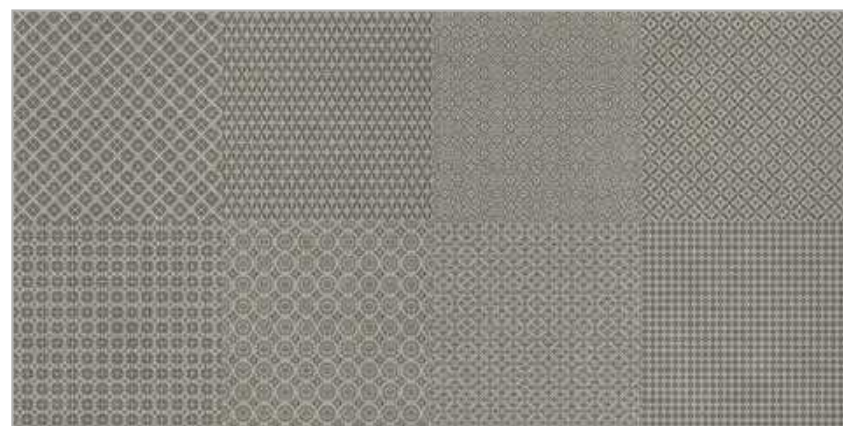

CHEVRON WHITE

FABRIC PATTERN

SIZE
600x1200 MM

FINISH
MATT CARVING

CHEVRON WHITE

BASE 2011

DECOR 2011

BASE 2011