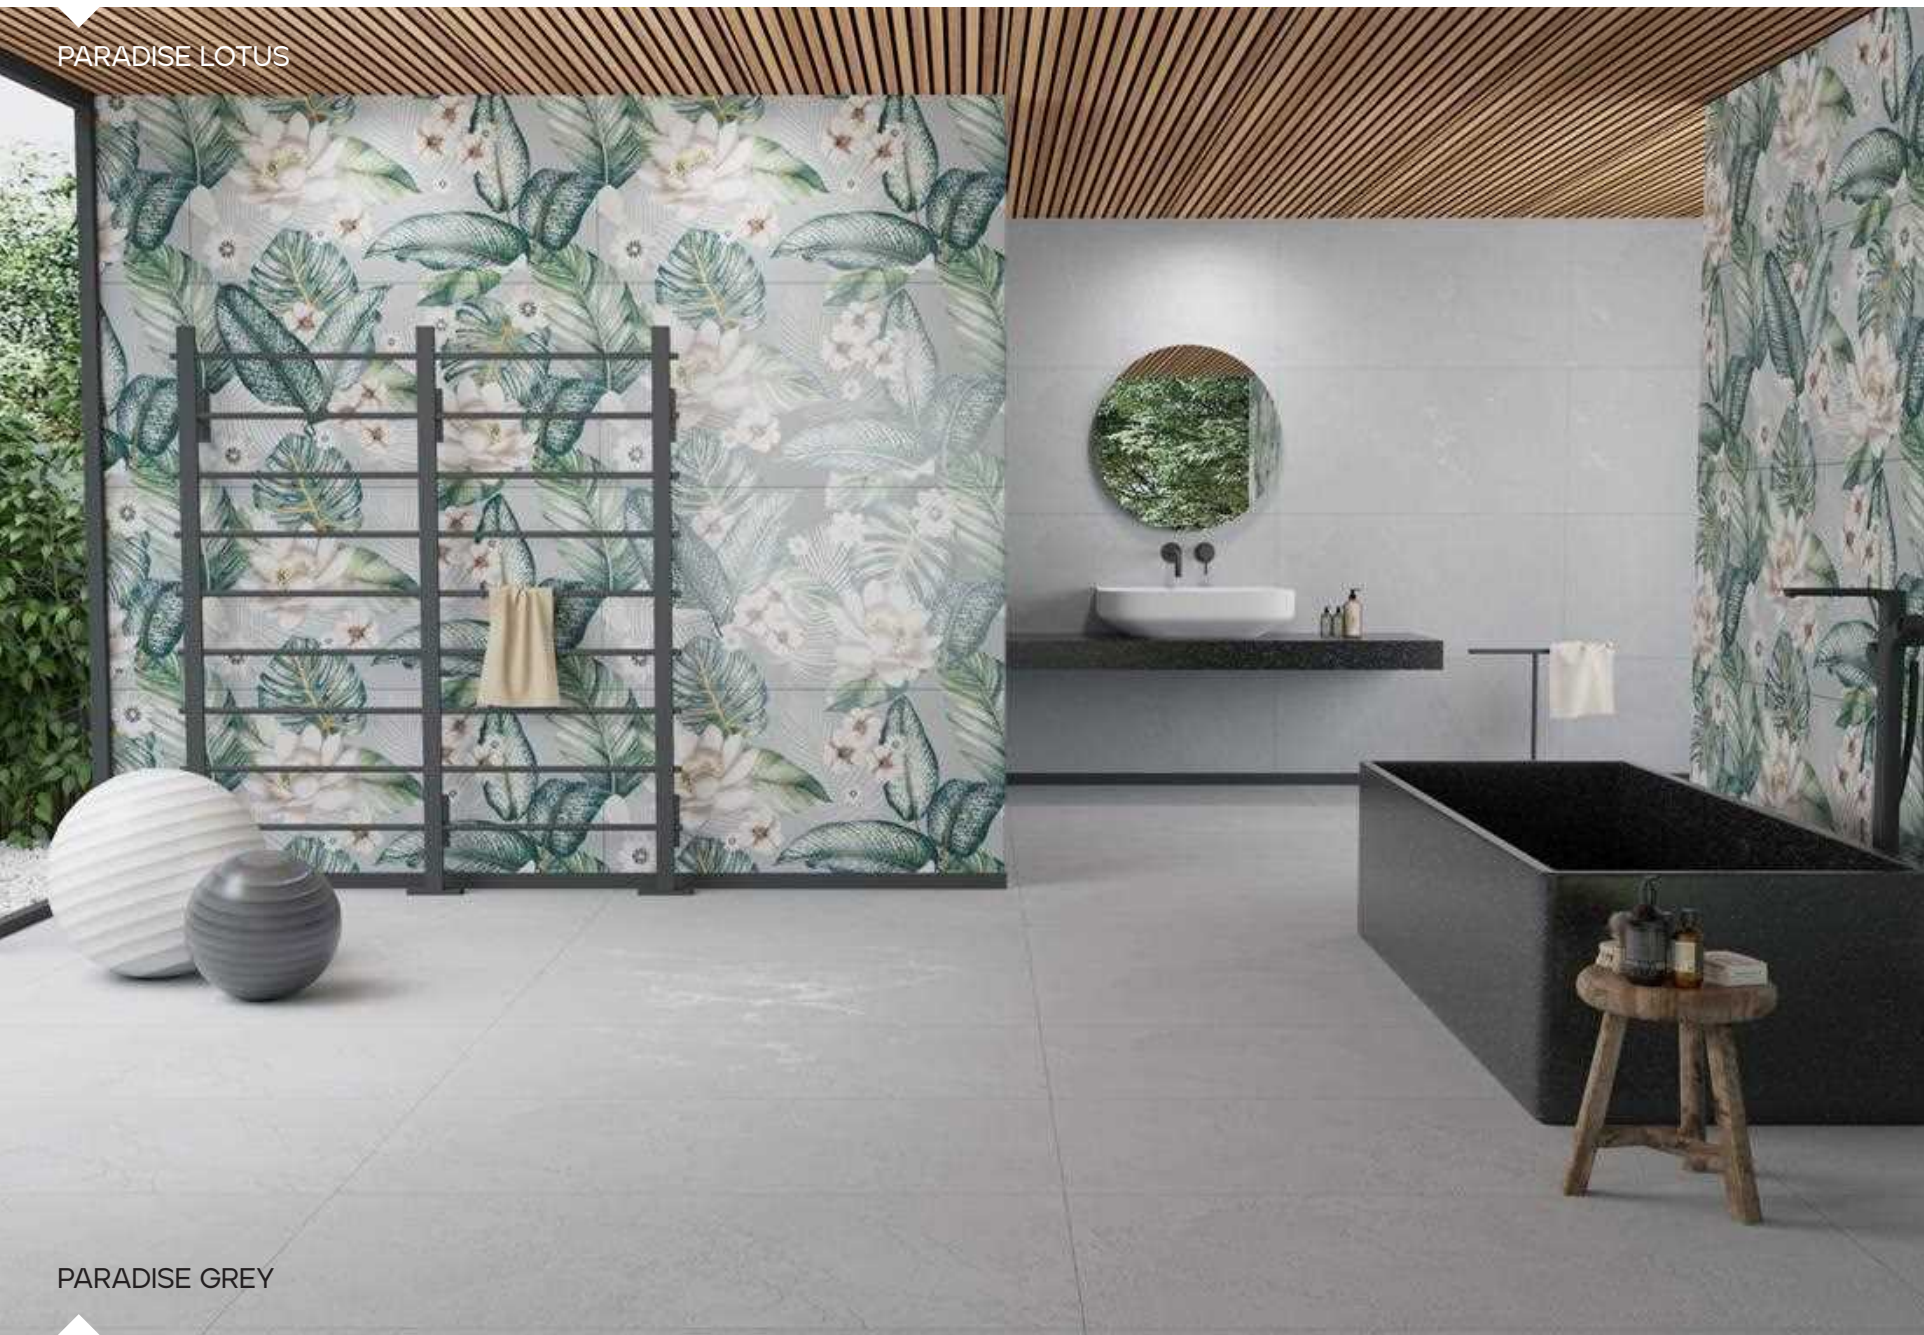

PARADISE LOTUS

PARADISE GREY