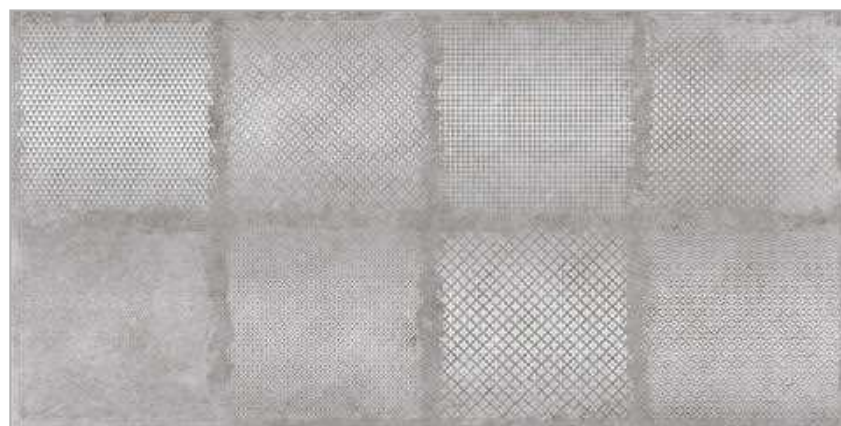

DECOR 2023 C

BASE 2023

THUMB PATTERN

SIZE
600x1200 MM

FINISH
MATT CARVING

BASE 2024

DECOR 2024

BASE 2024