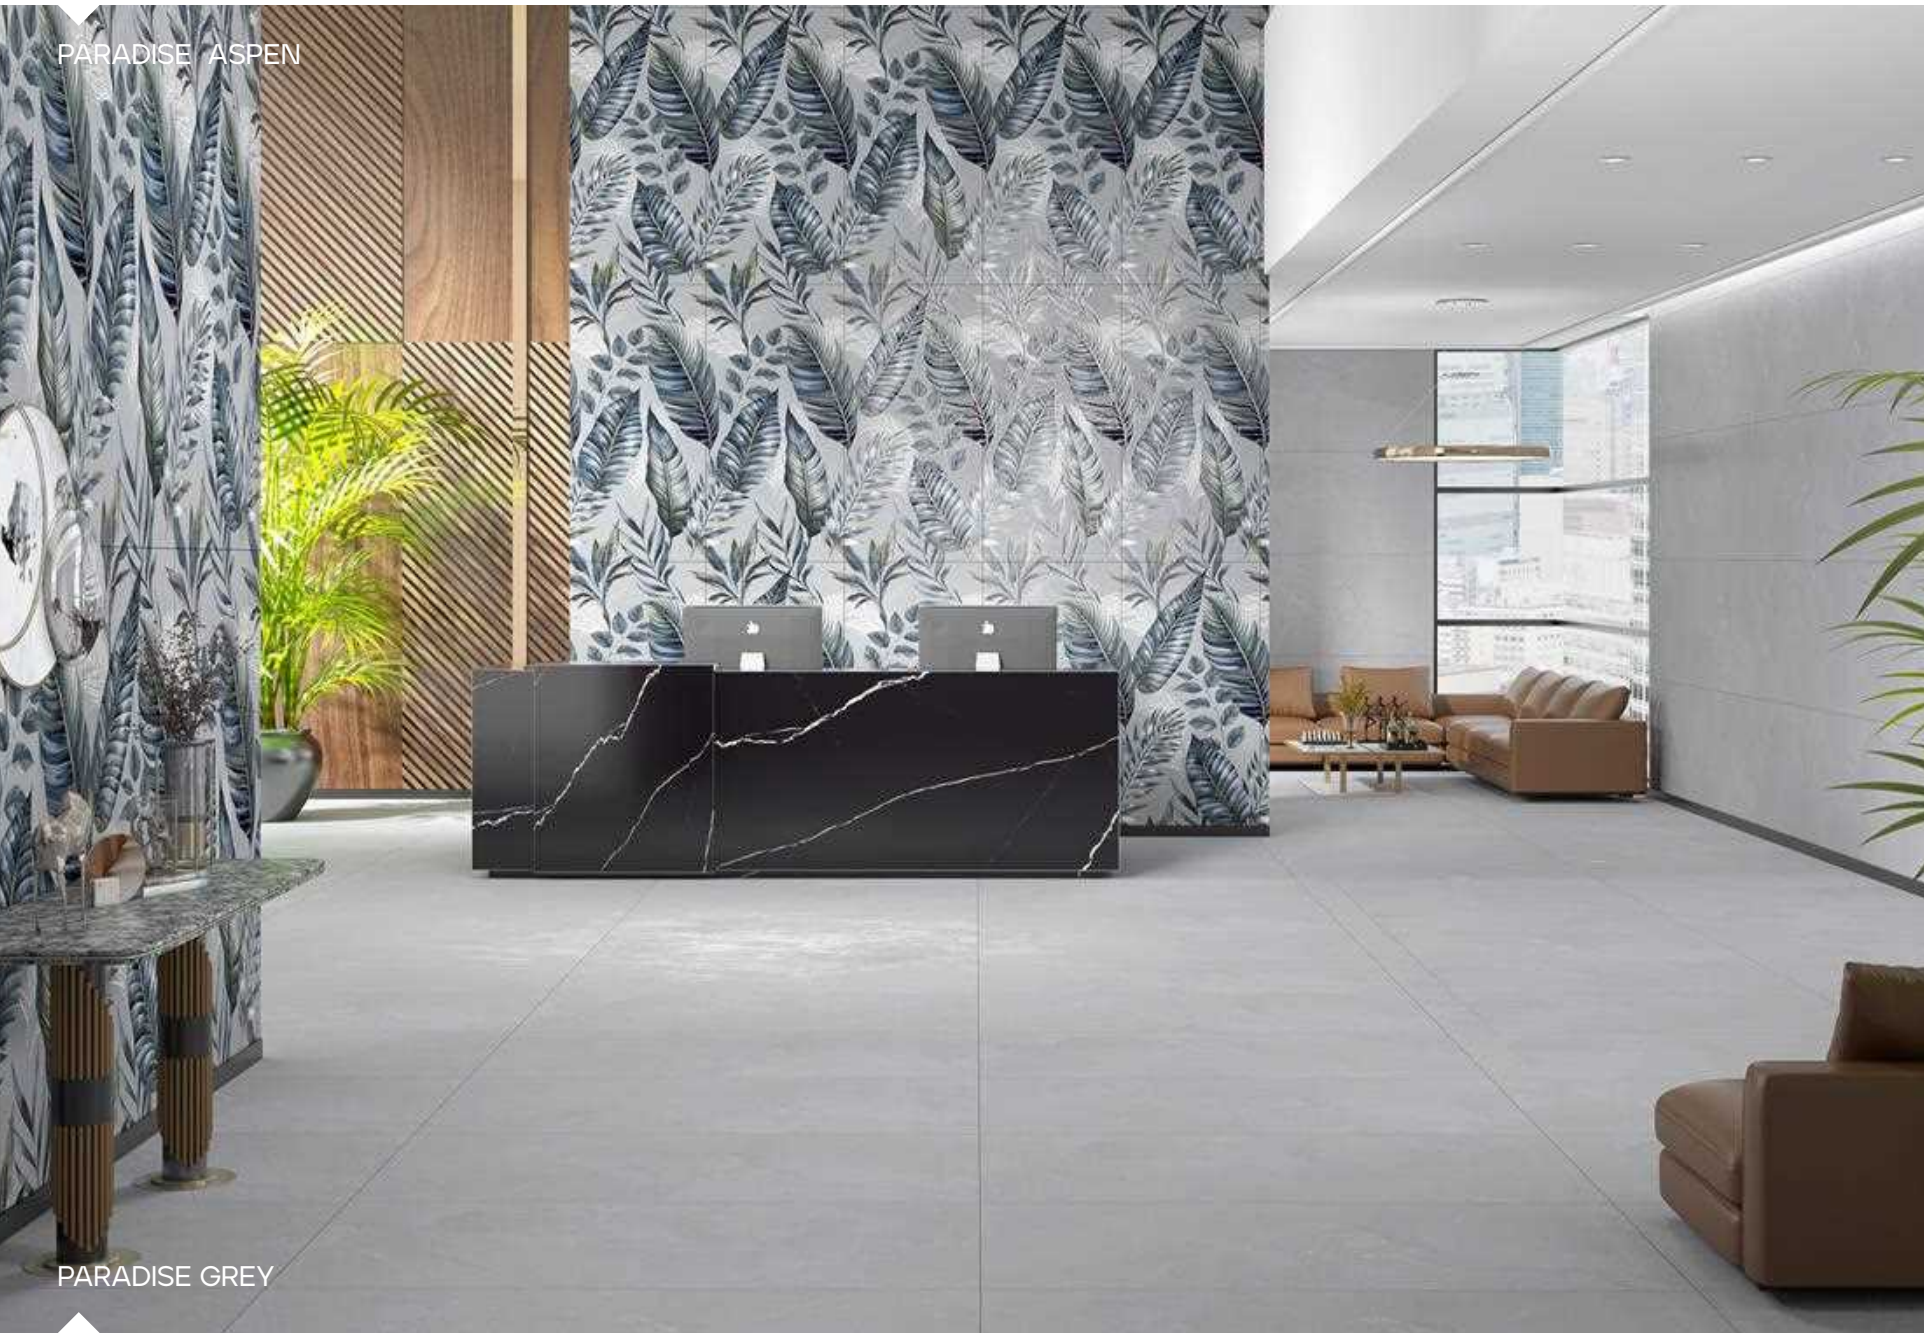

PARADISE ASPEN

PARADISE GREY