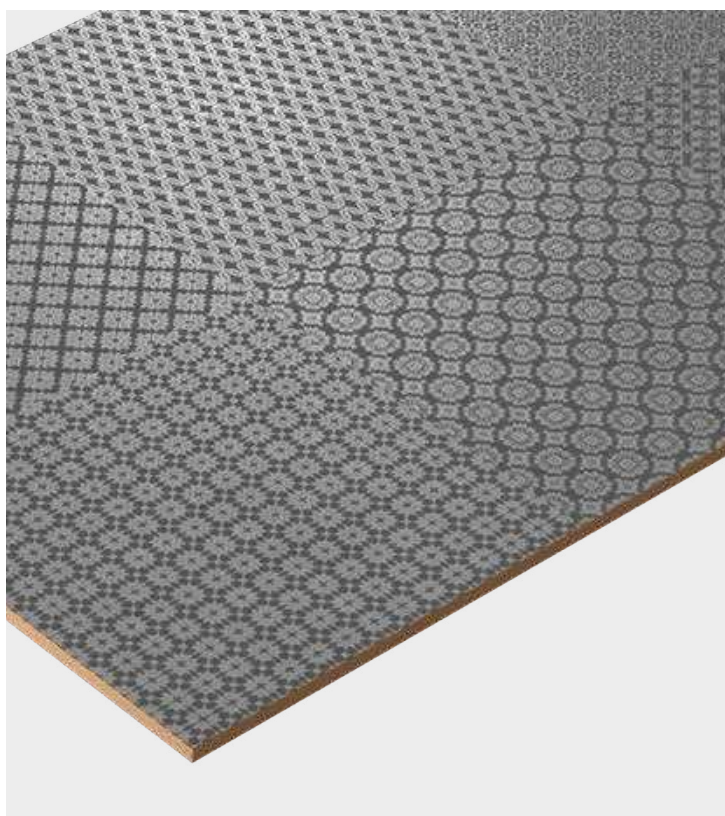

BASE 2013

FABRIC PATTERN

SIZE
600x1200 MM

FINISH
MATT CARVING