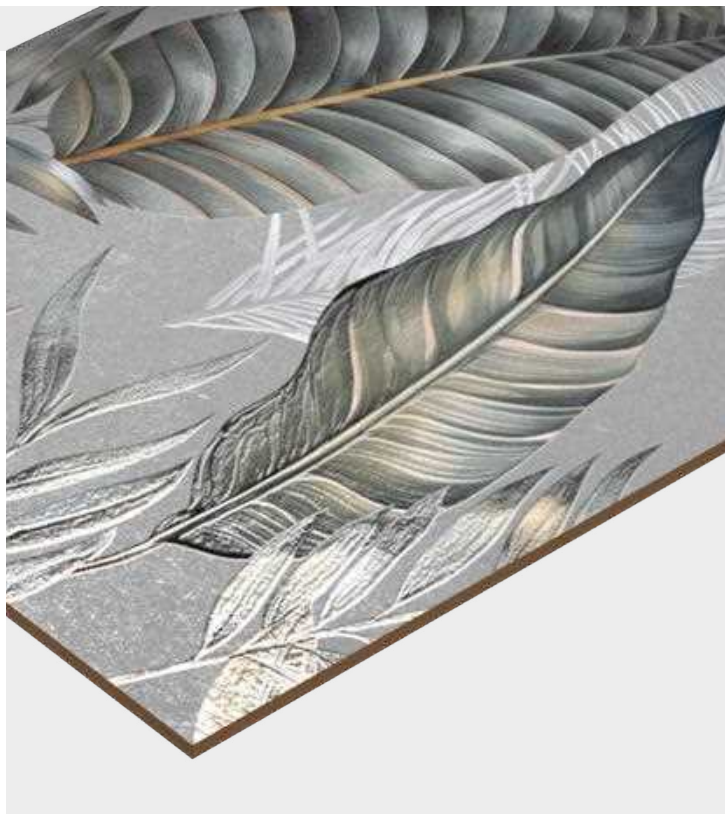

FINISH
MATT CARVING

PARADISE WALNUT

PARADISE WALNUT

PARADISE BEIGE

SIZE
600x1200 MM

FINISH
MATT CARVING

PARADISE BROWN

SIZE
600x1200 MM