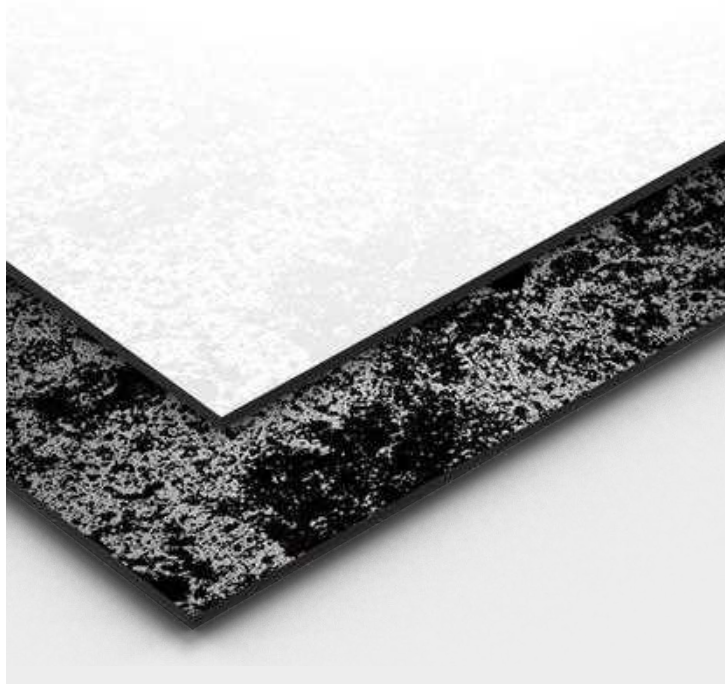

BARCODE PATTERN