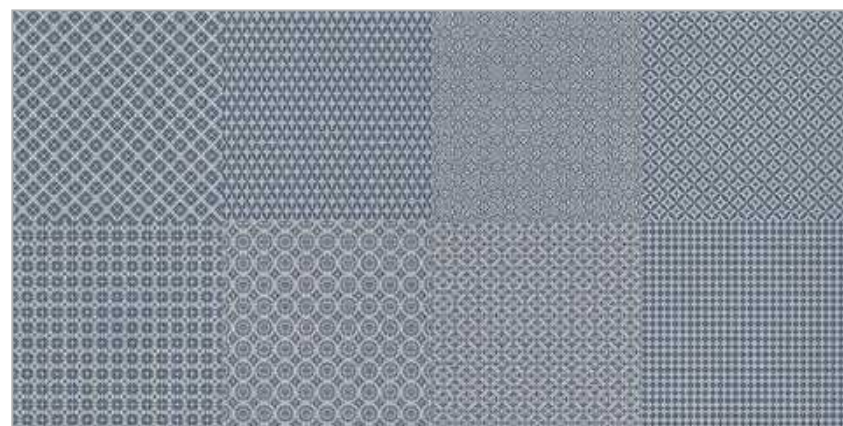

DECOR 2015 A