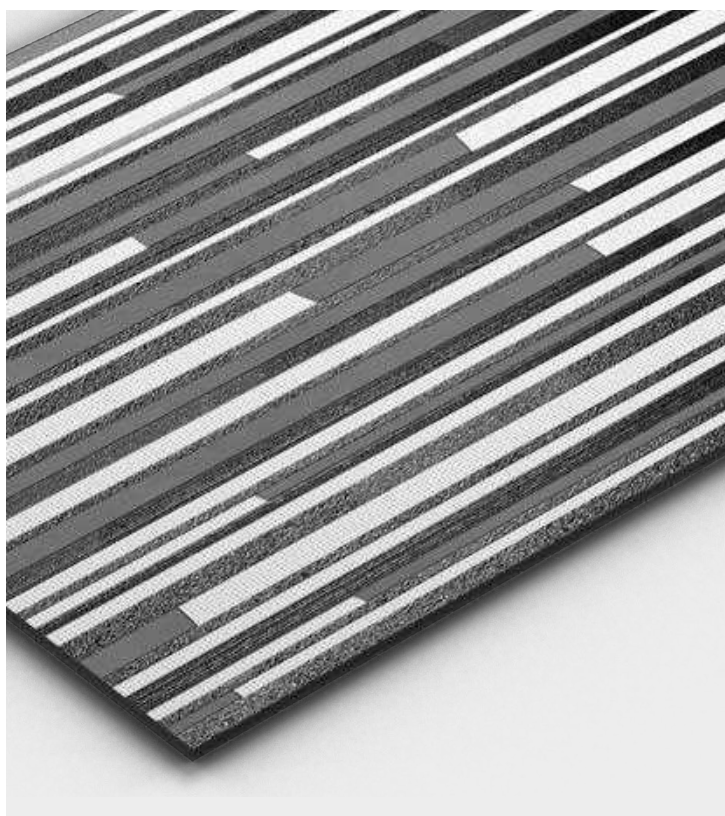

FABRIC PATTERN