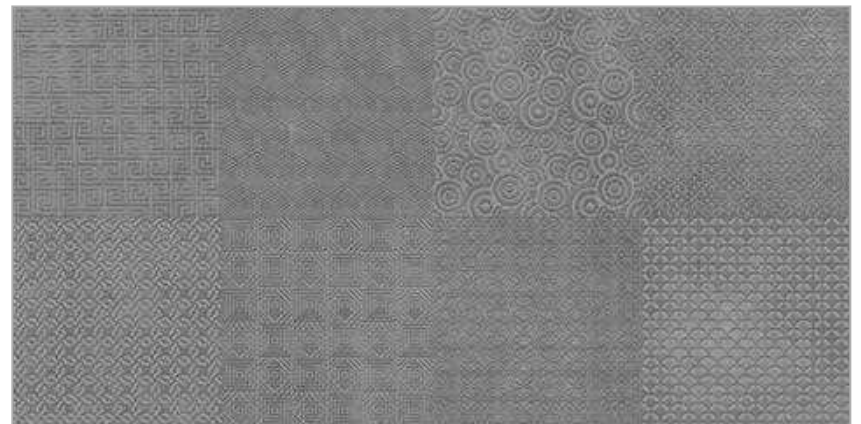

FINISH
MATT CARVING

BASE 2015

DECOR 2015 A

BASE 2015

FABRIC PATTERN

SIZE
600x1200 MM

FINISH
MATT CARVING

BASE 2017