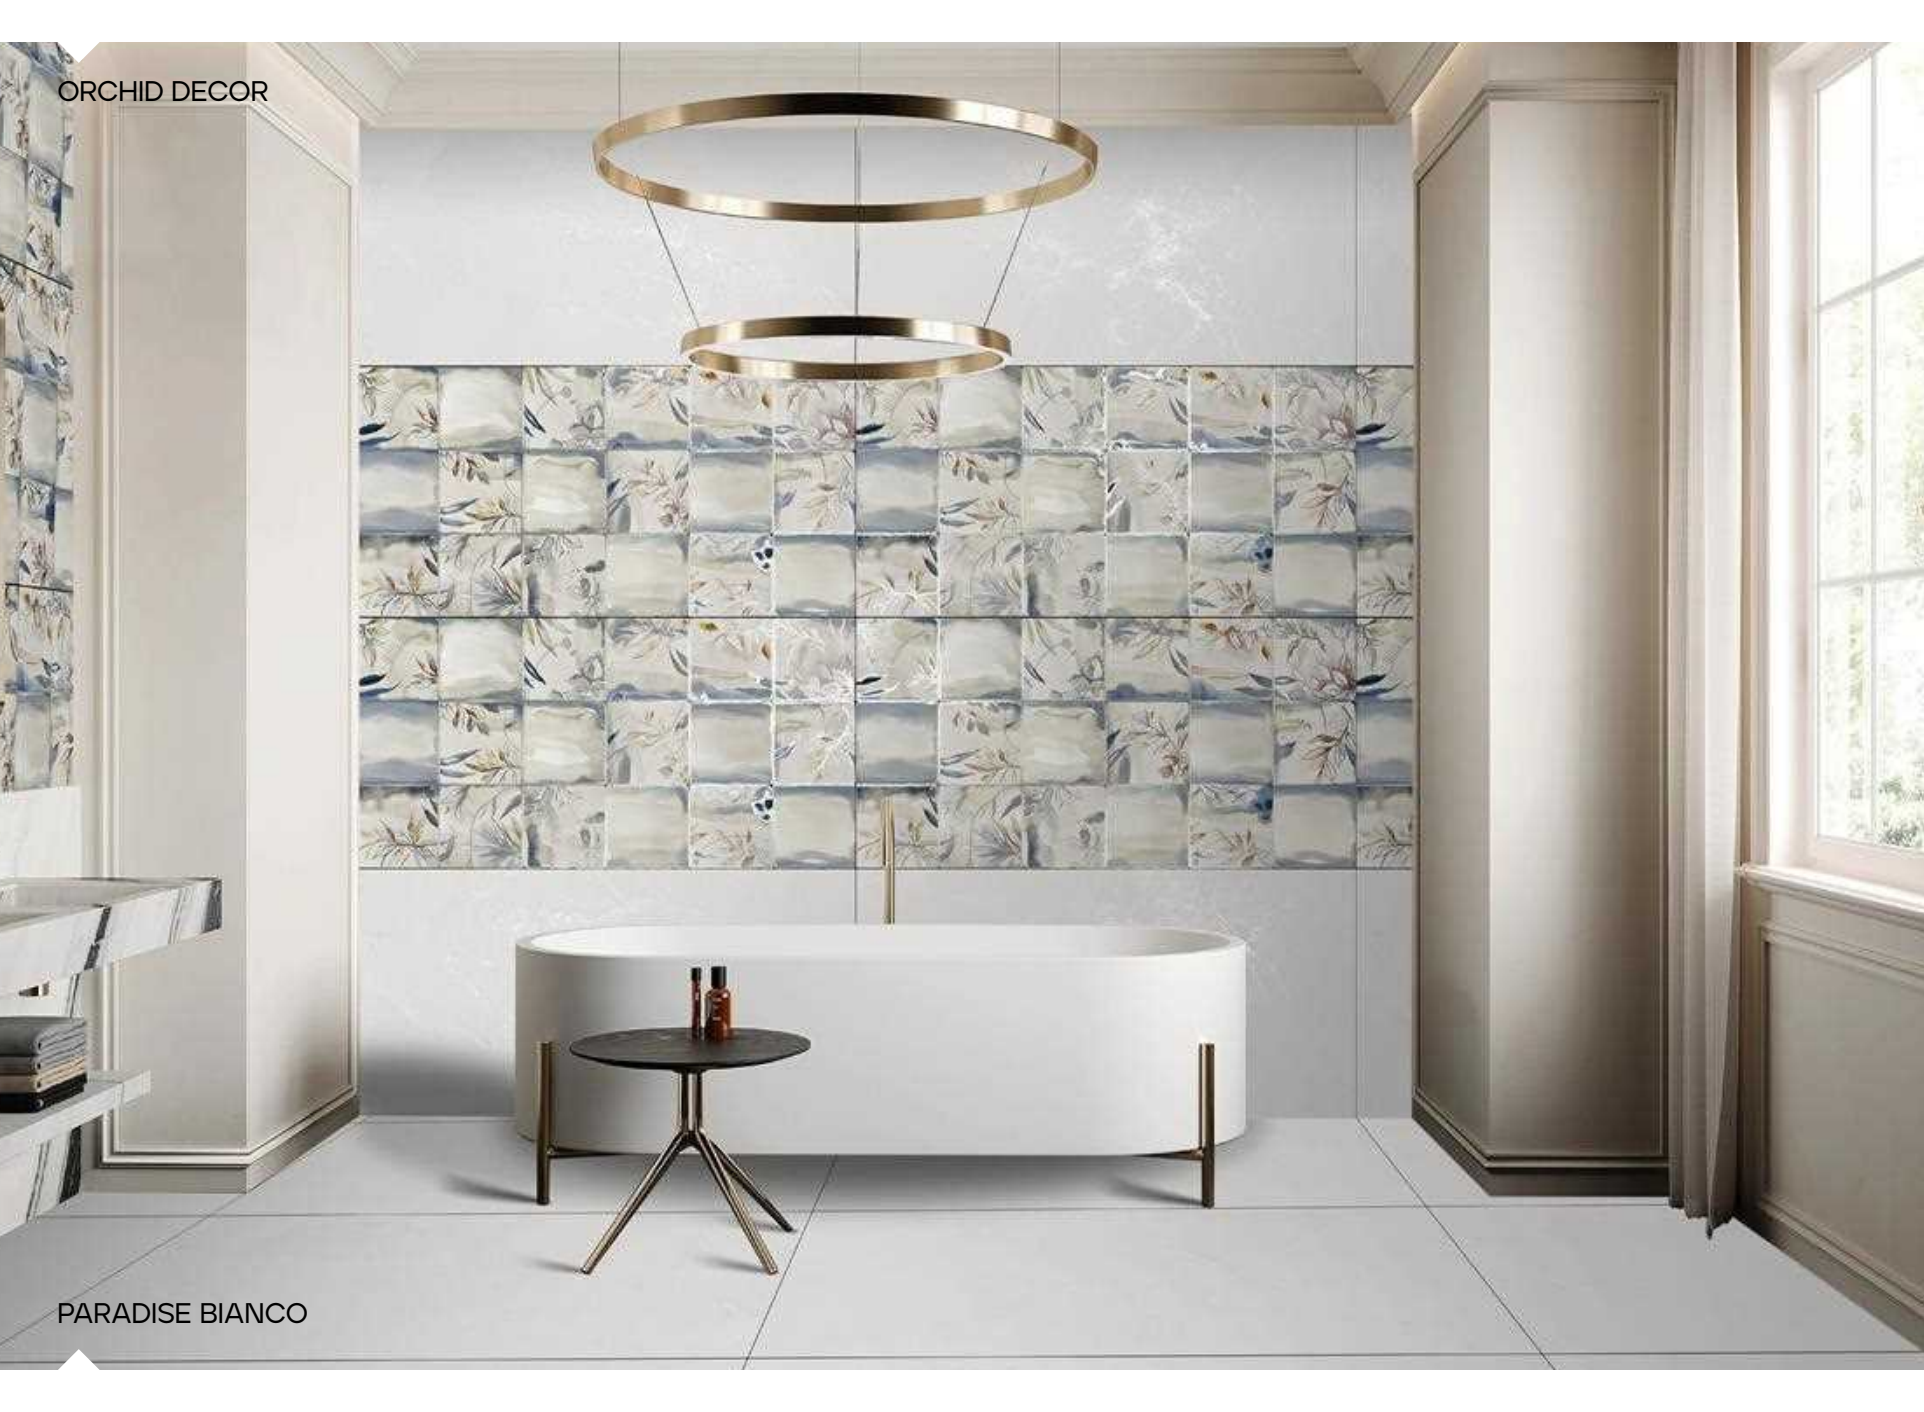

ORCHID DECOR

PARADISE BIANCO