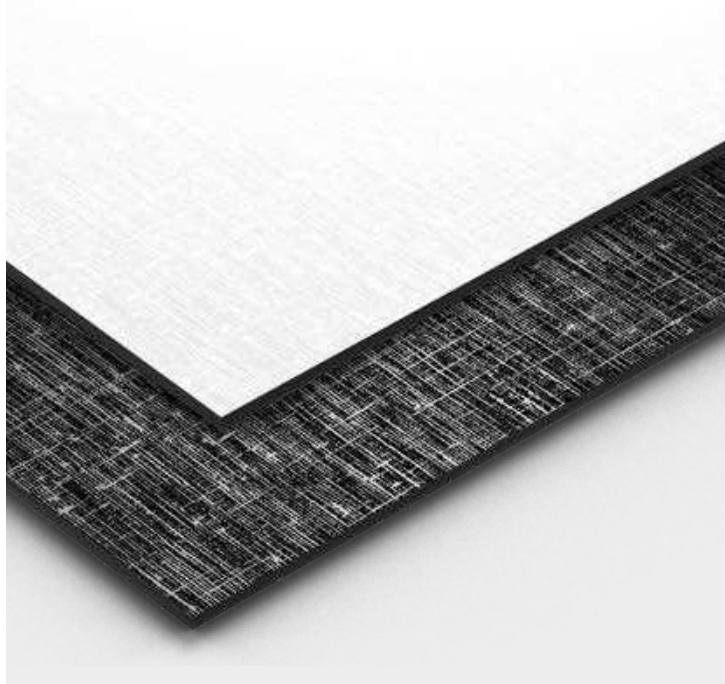

FABRIC PATTERN