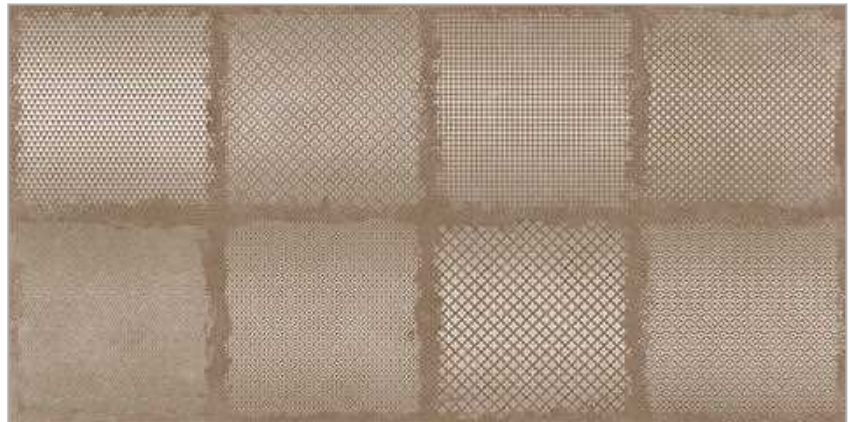

BASE & DECOR 2024

THUMB PATTERN

BASE 2025

DECOR 2025

BASE 2025

SIZE
600x1200 MM

FINISH
MATT CARVING

THUMB PATTERN