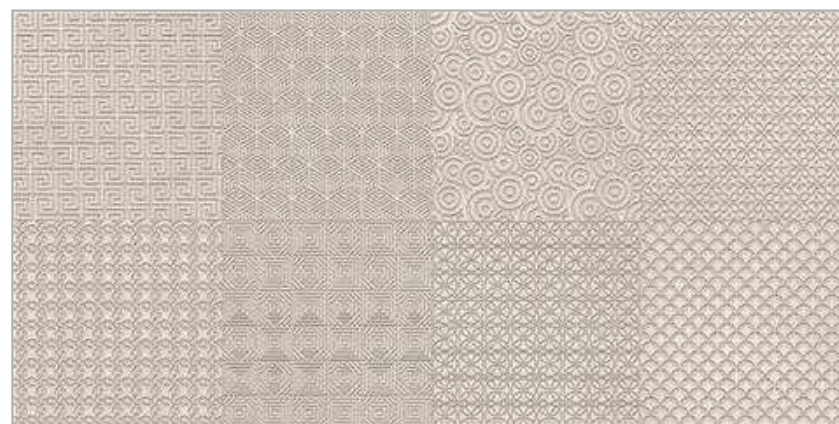

DECOR 2021

CRYSTAL PATTERN

SIZE
600x1200 MM

FINISH
MATT CARVING