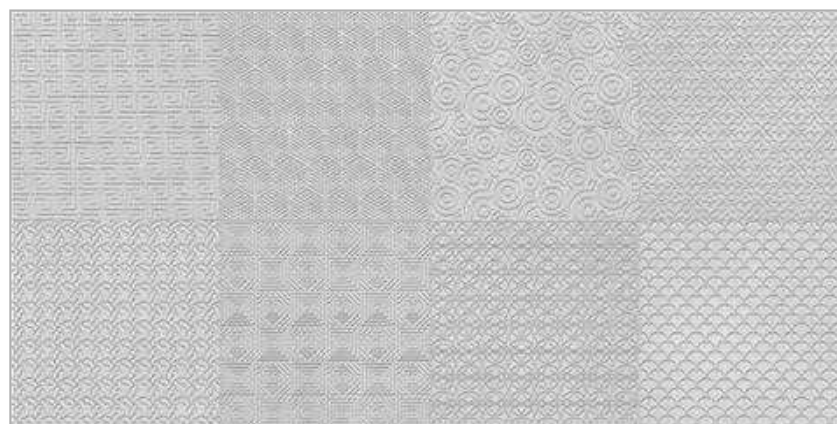

DECOR 2017

BASE 2017

CRYSTAL PATTERN

SIZE
600x1200 MM

FINISH
MATT CARVING

BASE 2018

DECOR 2018

BASE 2018