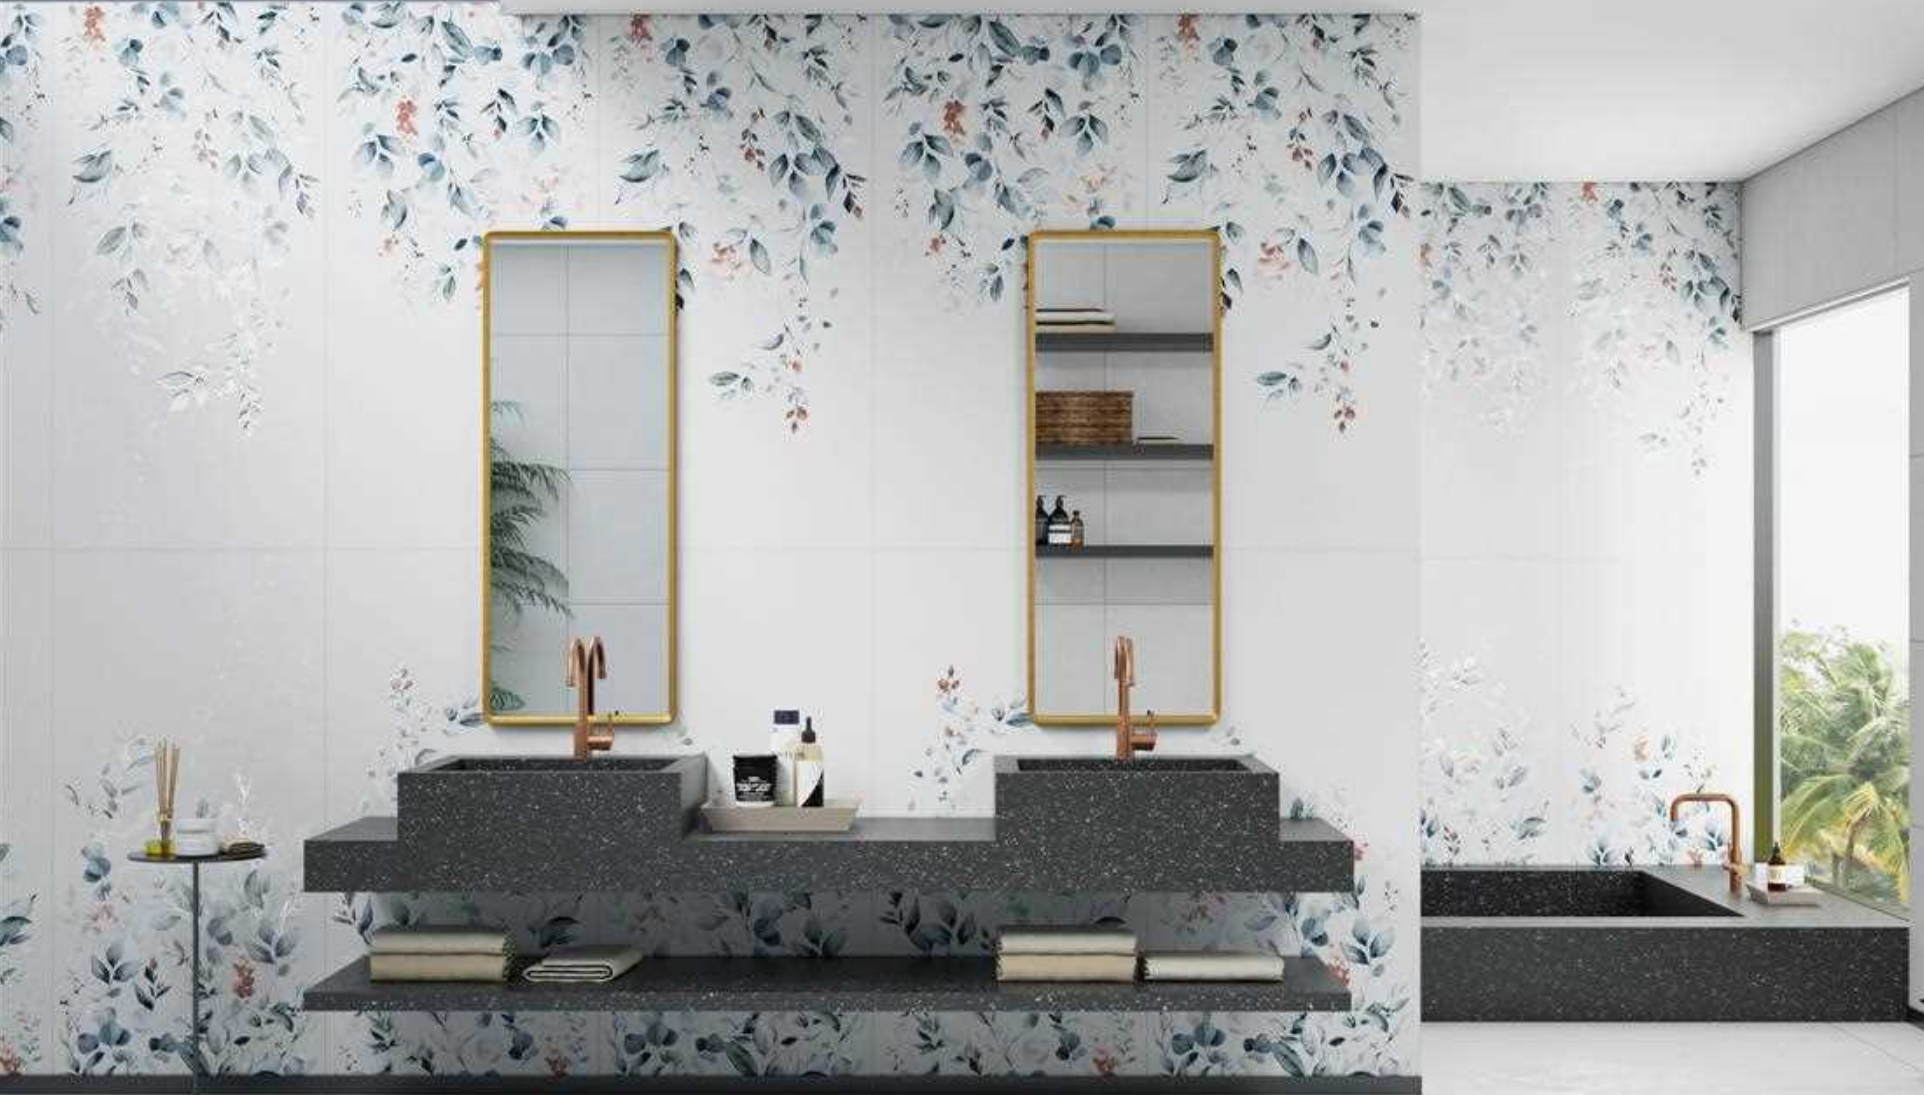

PARADISE AUTUM

PARADISE BIANCO