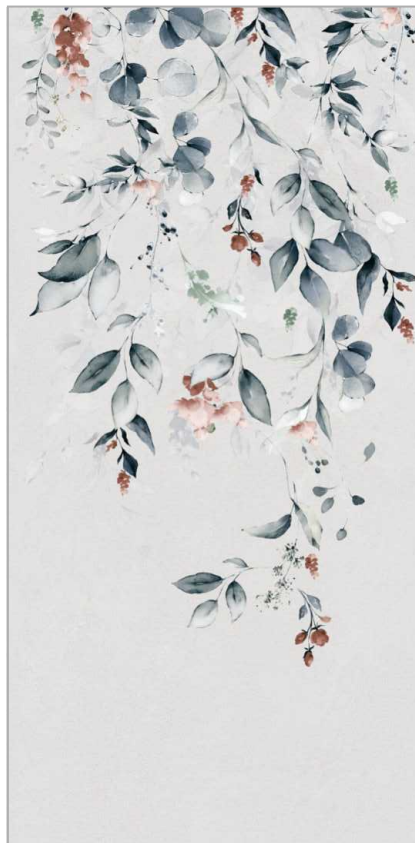

SIZE
600x1200 MM

FINISH
MATT CARVING

PARADISE LOTUS

PARADISE LOTUS

PARADISE GREY

SIZE
600x1200 MM

FINISH
MATT CARVING

PARADISE AUTUMN