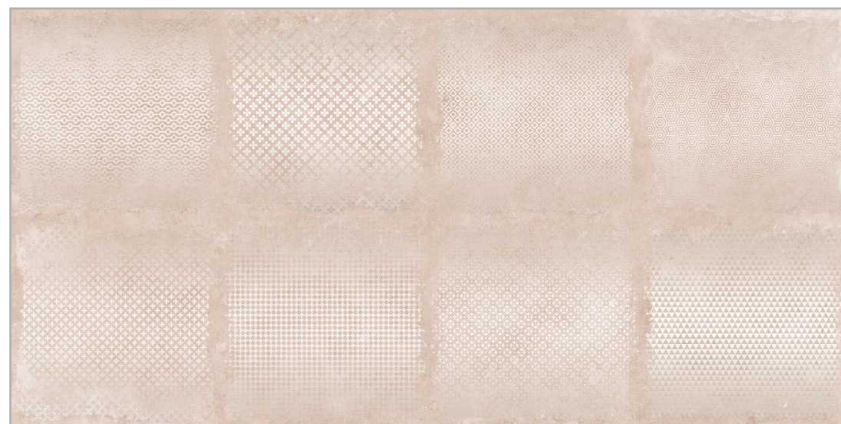

THUMB PATTERN

DECOR 2027

SIZE
600x1200 MM

FINISH
MATT CARVING