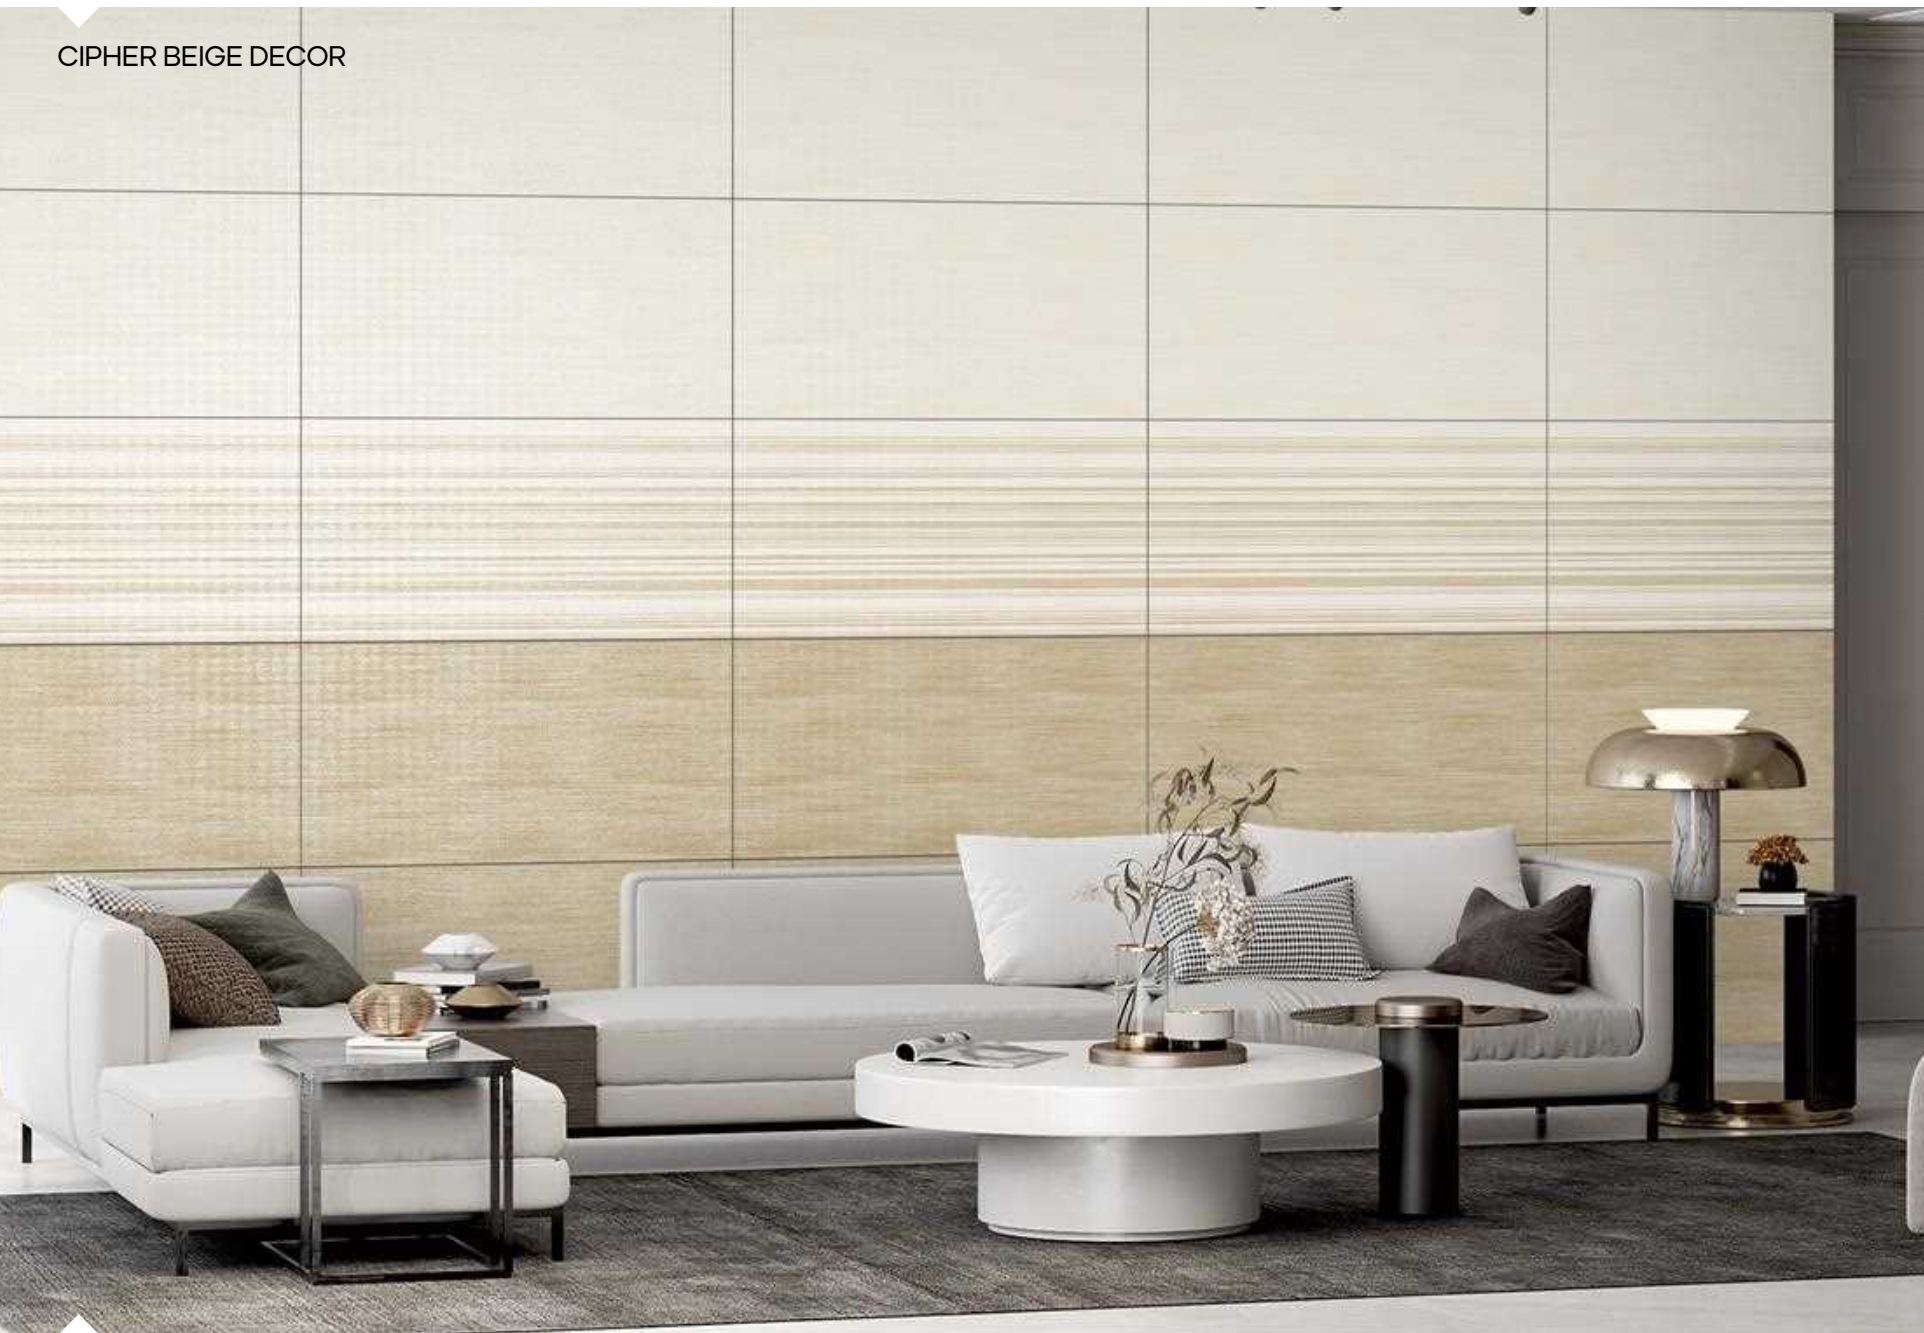

CIPHER IVERY

CIPHER BEIGE DECOR

CIPHER BEIGE

SIZE
600x1200 MM

FINISH
MATT CARVING

FABRIC PATTERN

CIPHER BEIGE DECOR

CHEVRON GREY