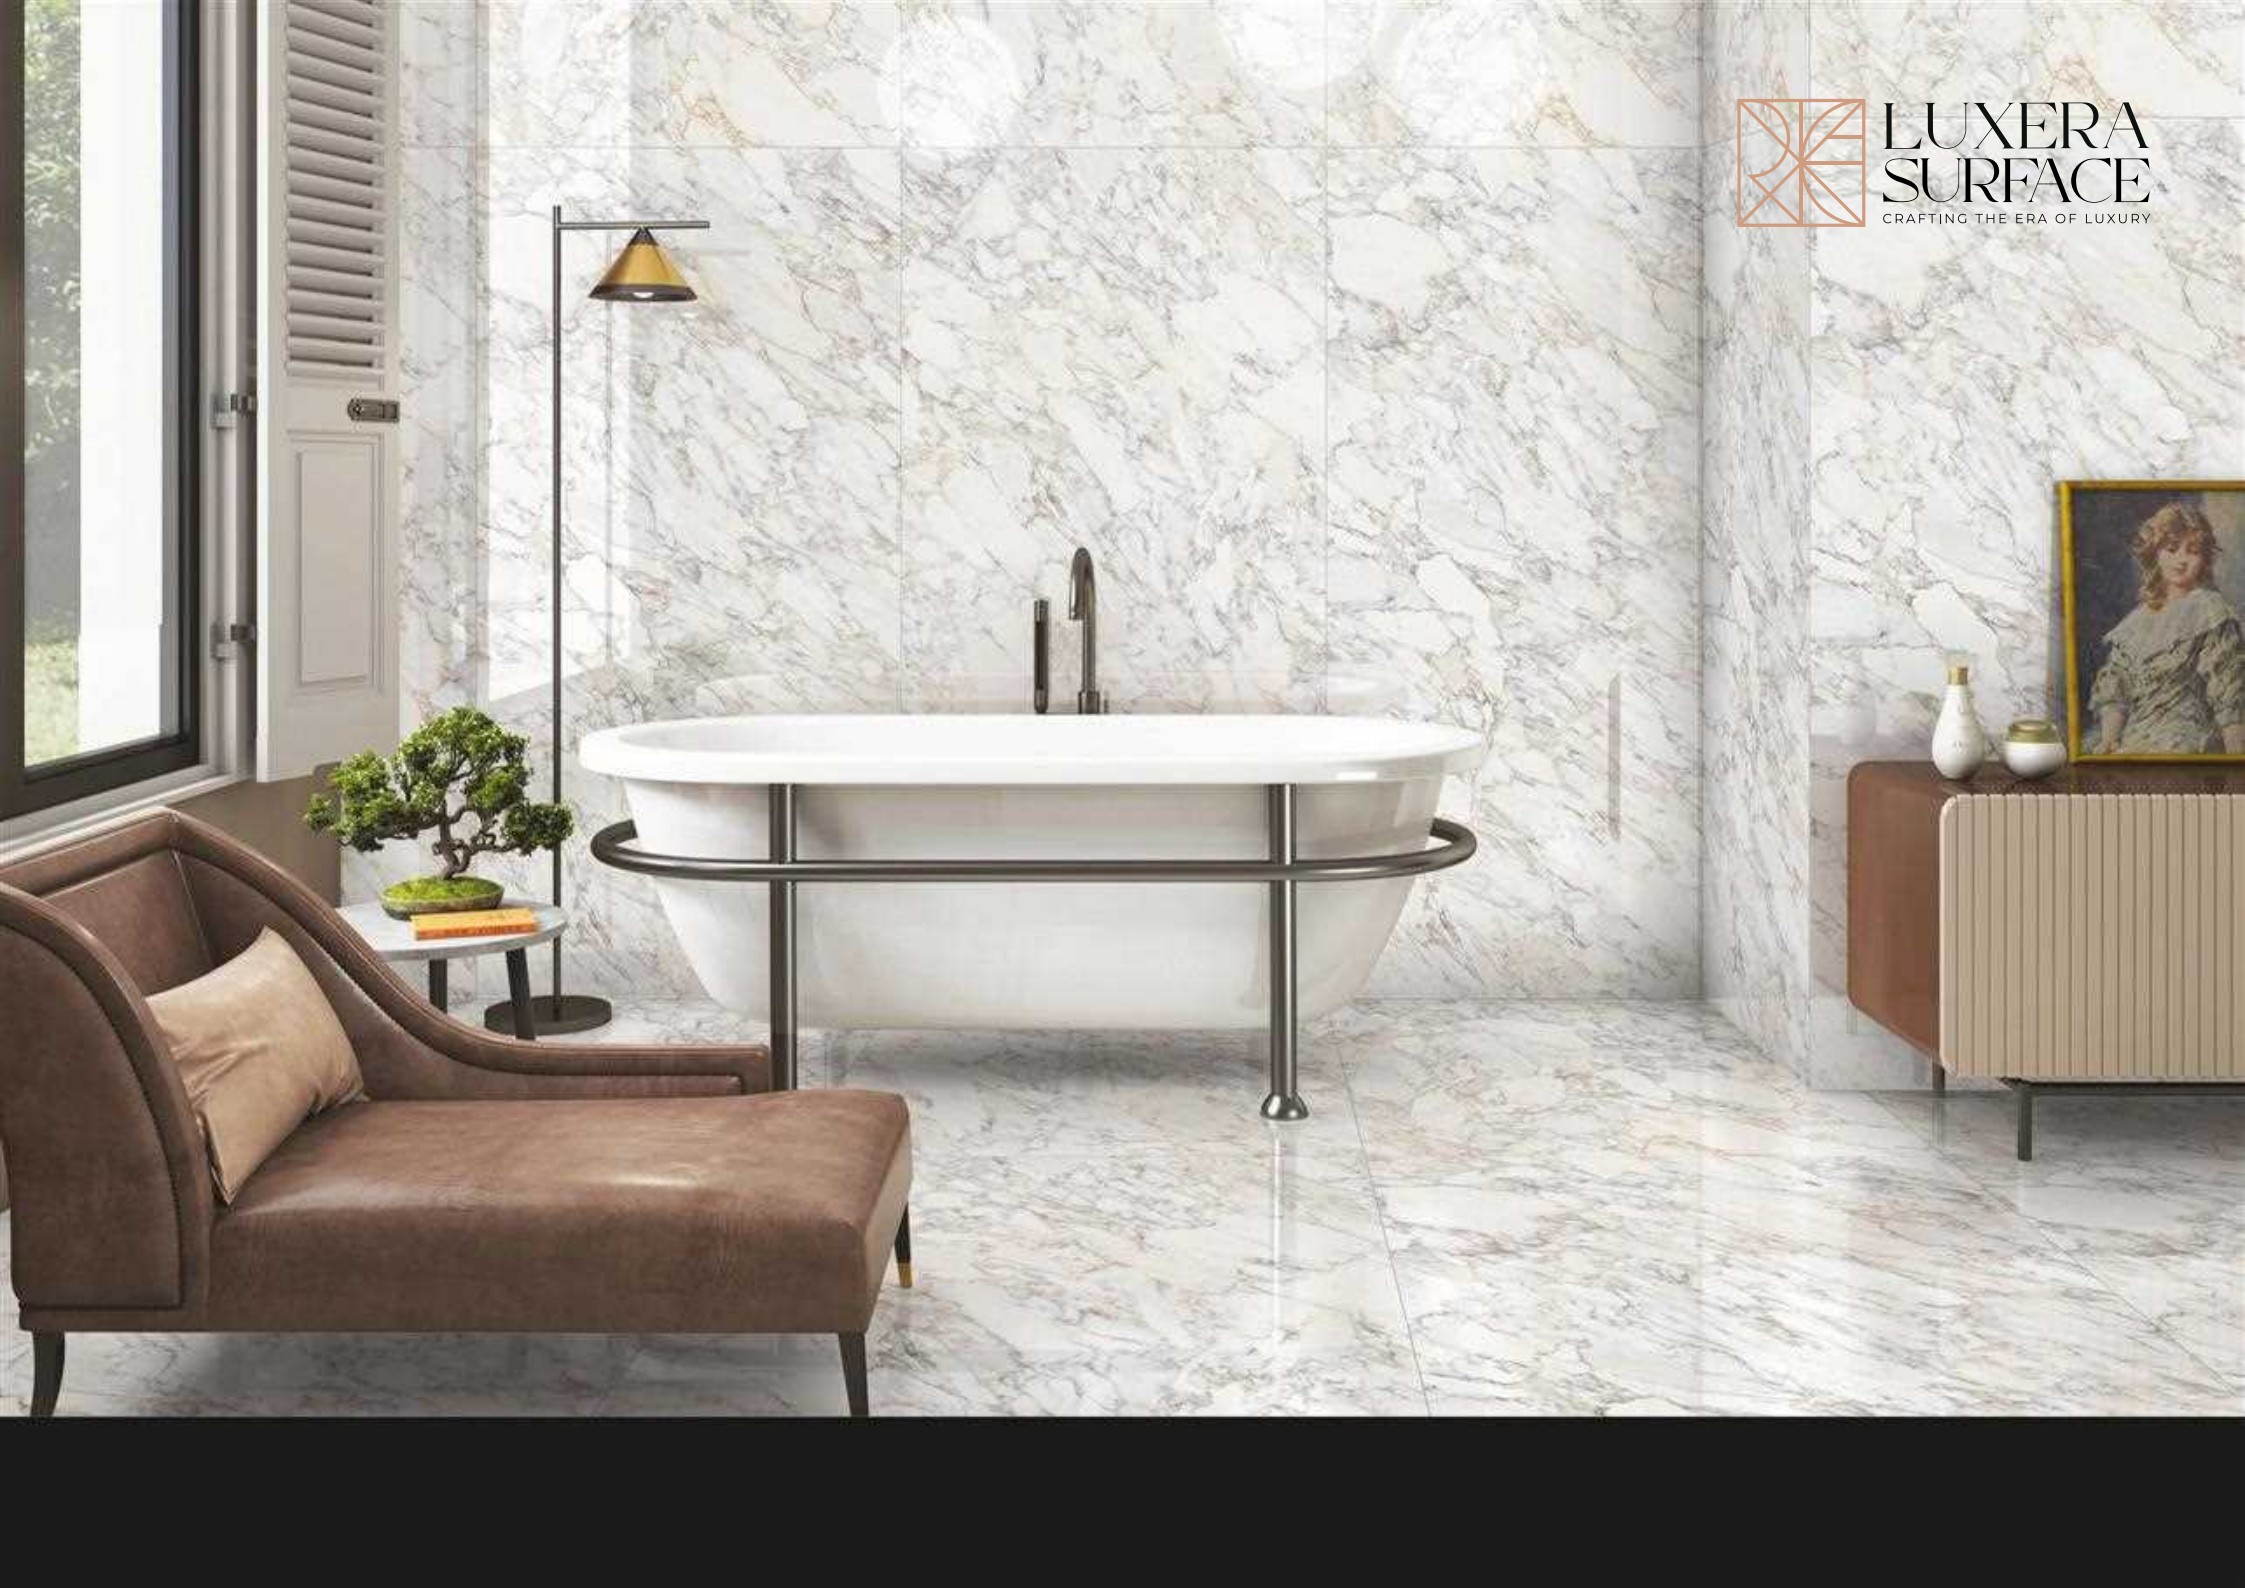

RANDOM DESIGN
4

LUXERA
SURFACE
CRAFTING THE ERA OF LUXURY

ARBESCATO WHITE

RANDOM DESIGN
4

SIZE
80X
160CM

FINISH
GLOSSY
SURFACE

▶◀ 09MM

LUXERA
SURFACE
CRAFTING THE ERA OF LUXURY