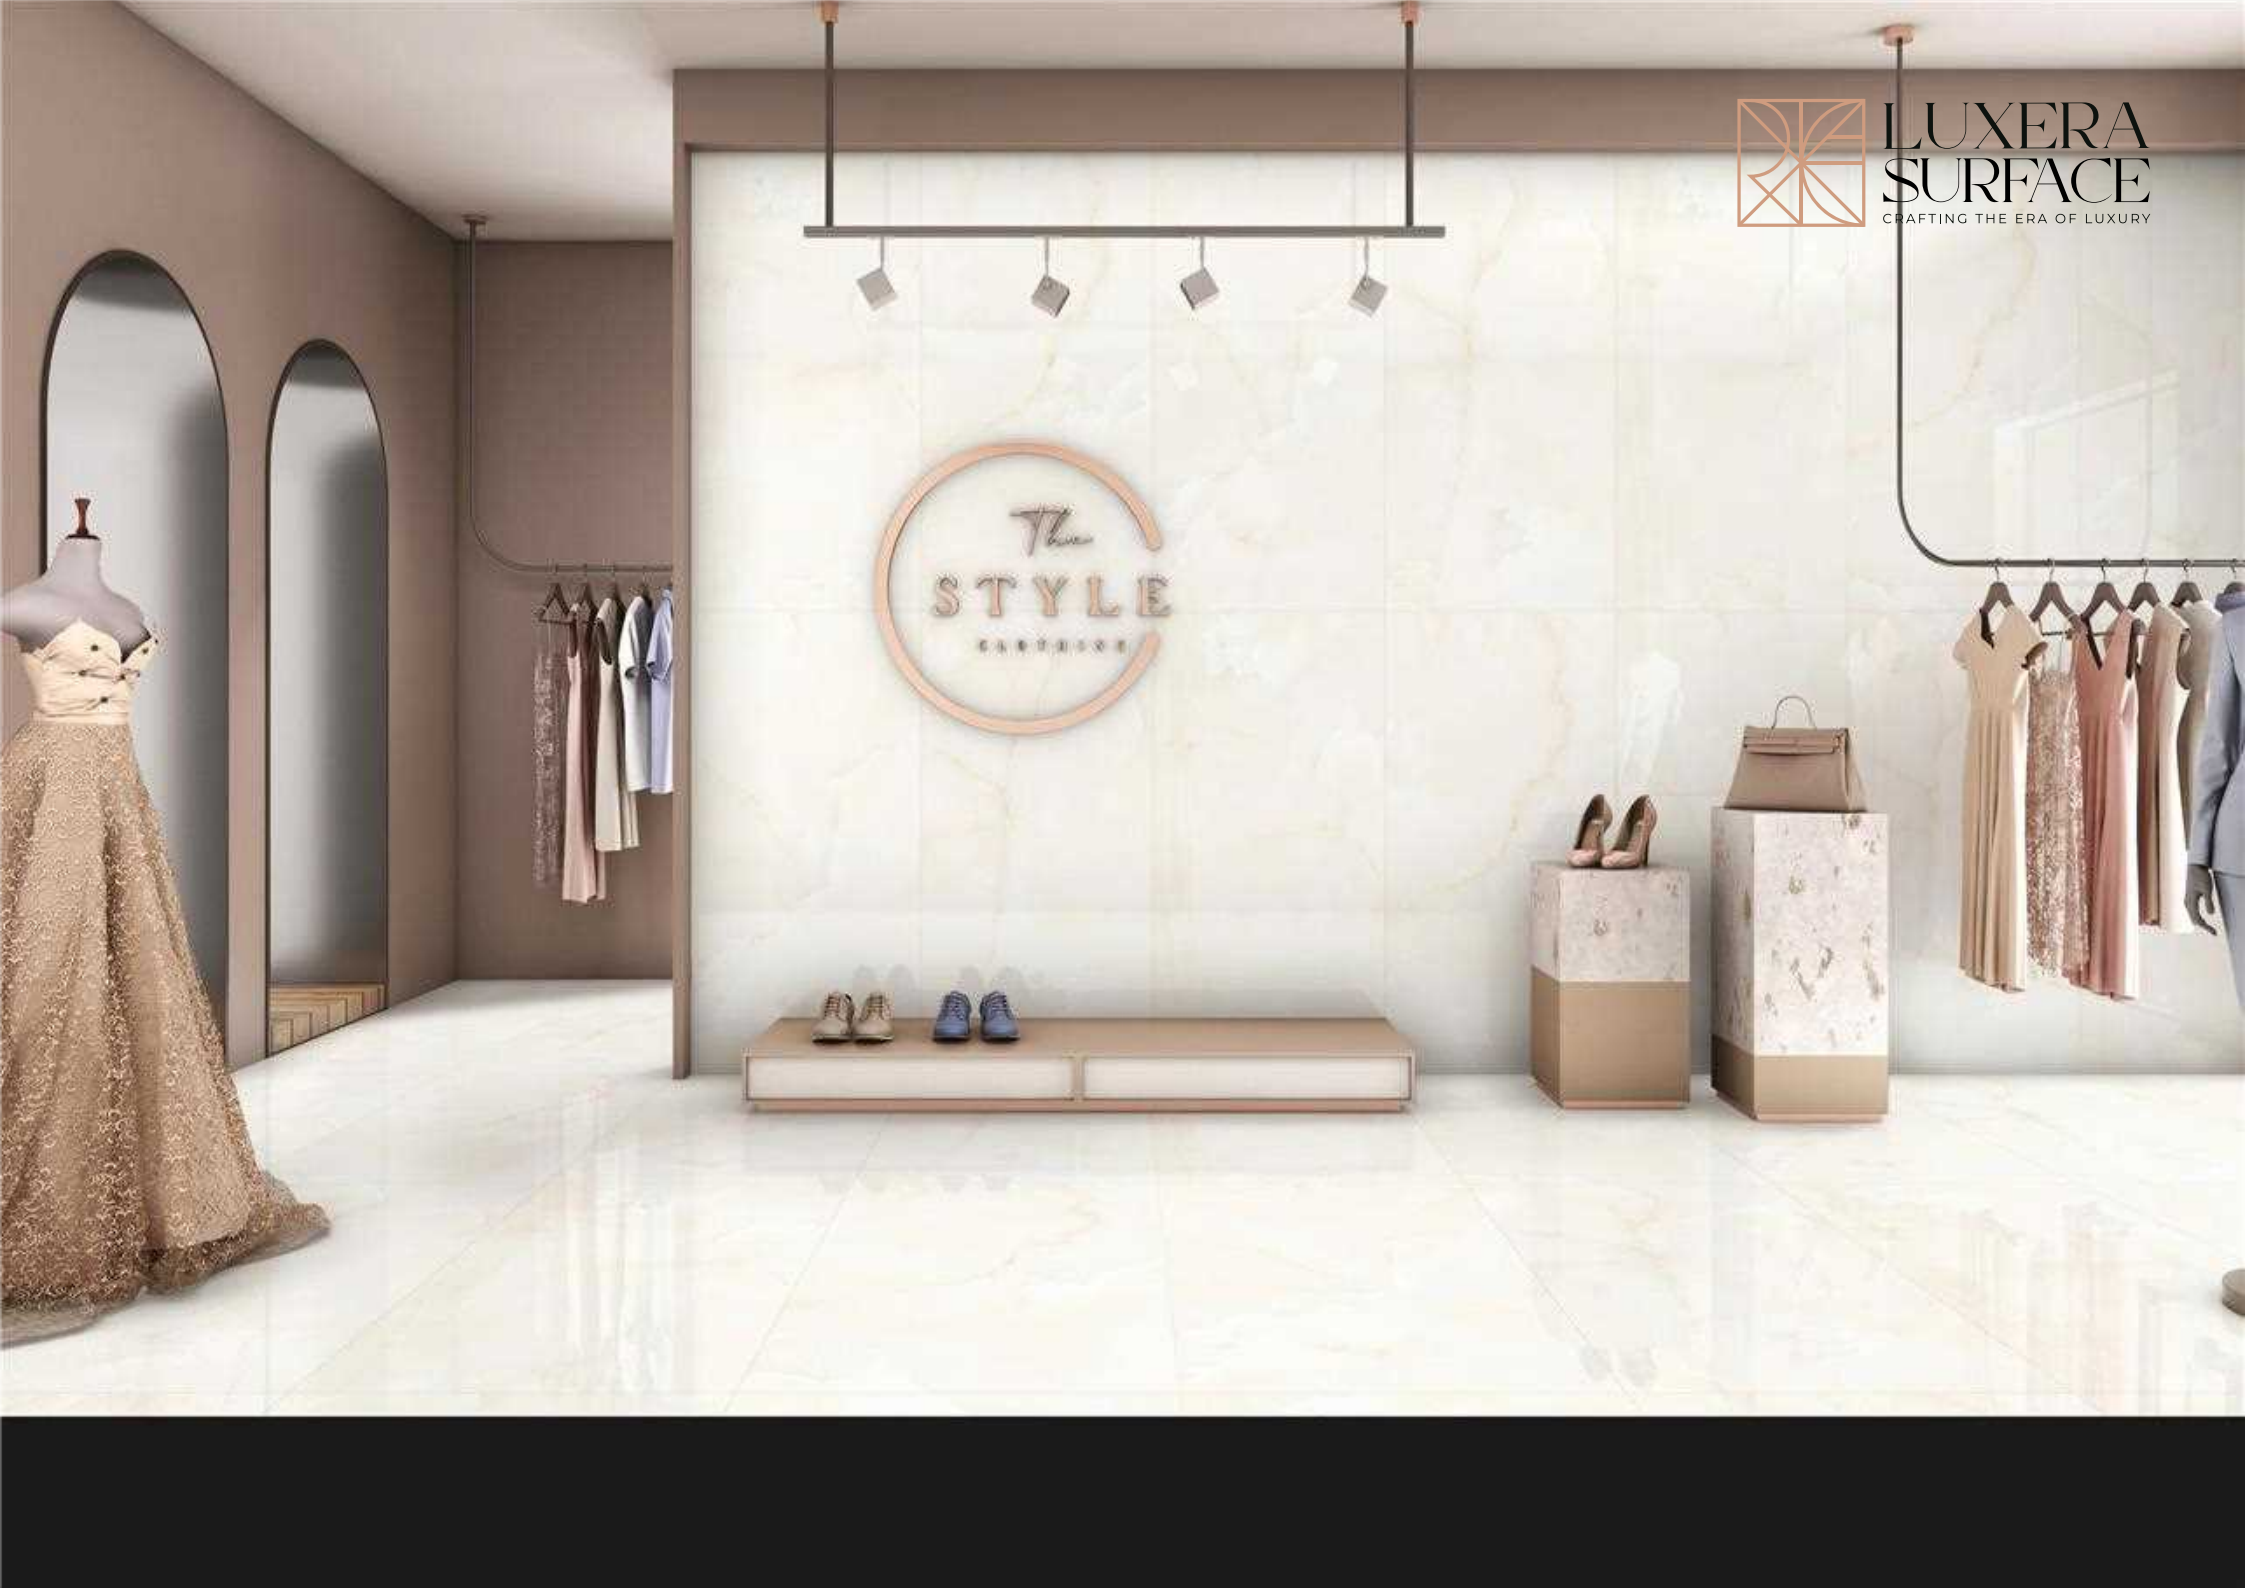

09MM

RANDOM DESIGN
4

**LUMI
ONYX**

SIZE
**80X
160CM**

FINISH
**GLOSSY
SURFACE**

09MM

RANDOM DESIGN
4

LUXERA
SURFACE
CRAFTING THE ERA OF LUXURY