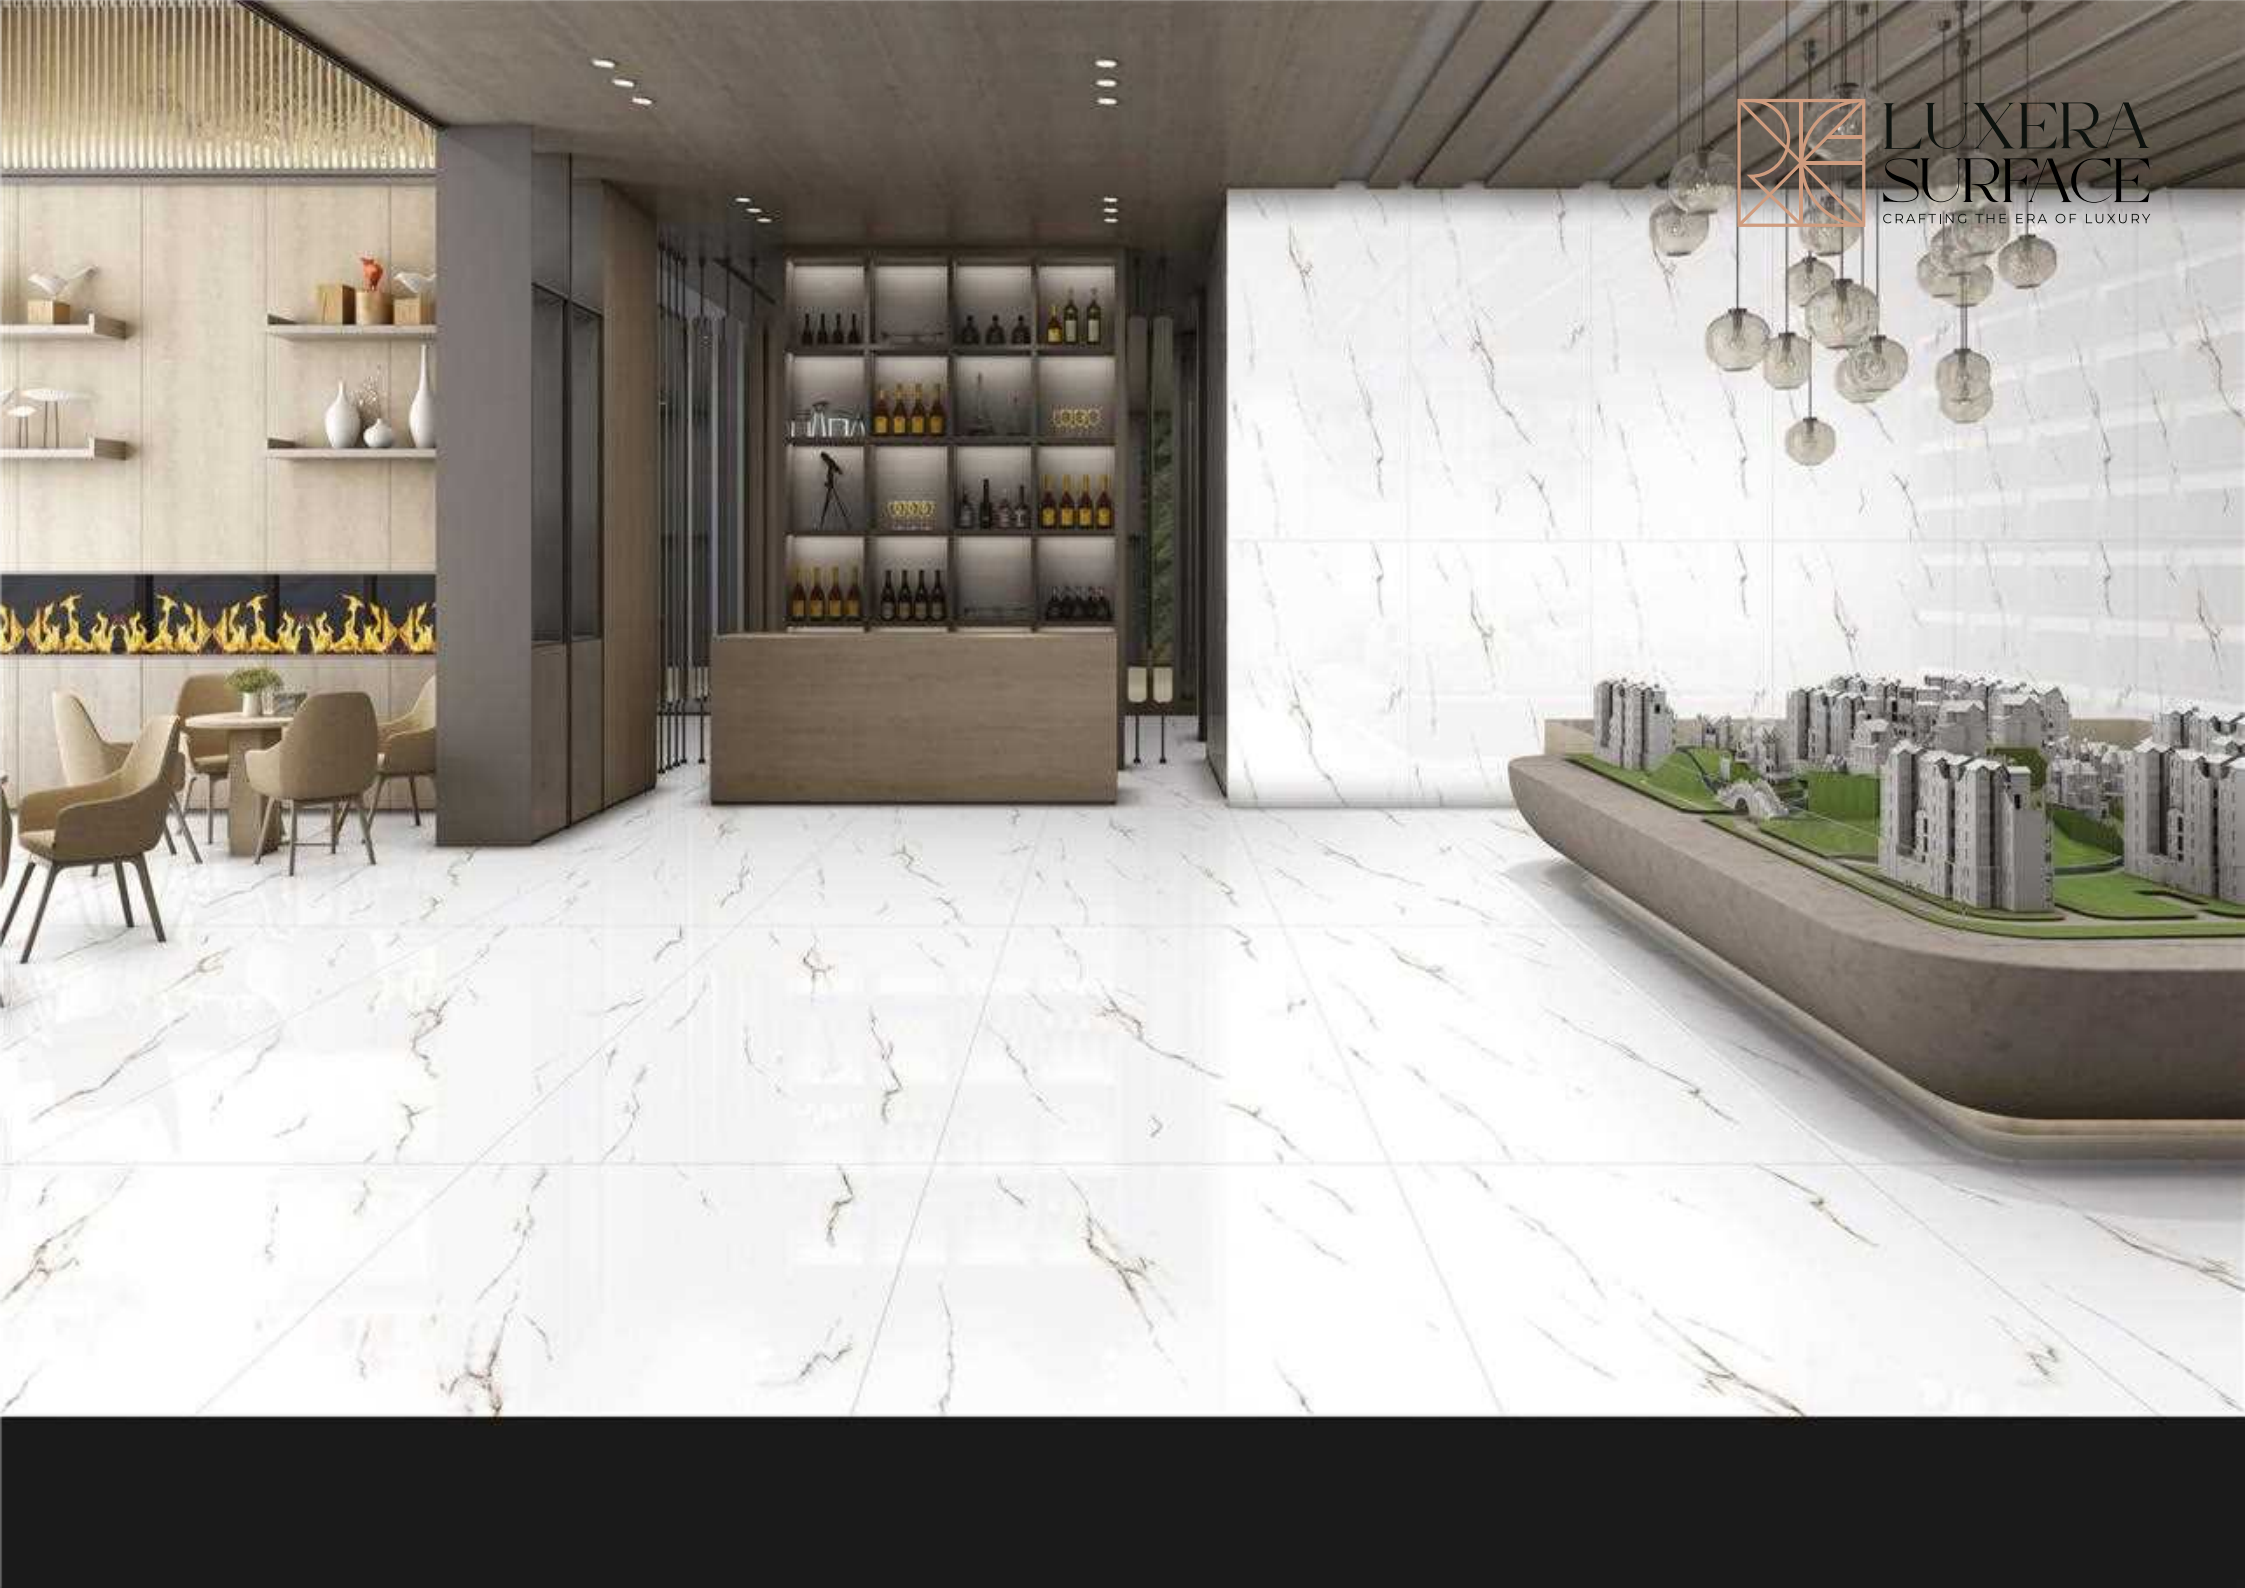

**NEXON
WHITE**

RANDOM DESIGN
2

SIZE
**80X
160CM**

FINISH
**GLOSSY
SURFACE**

09MM

LUXERA
SURFACE
CRAFTING THE ERA OF LUXURY

**NIOBIMUM
PASTY**

RANDOM DESIGN
2