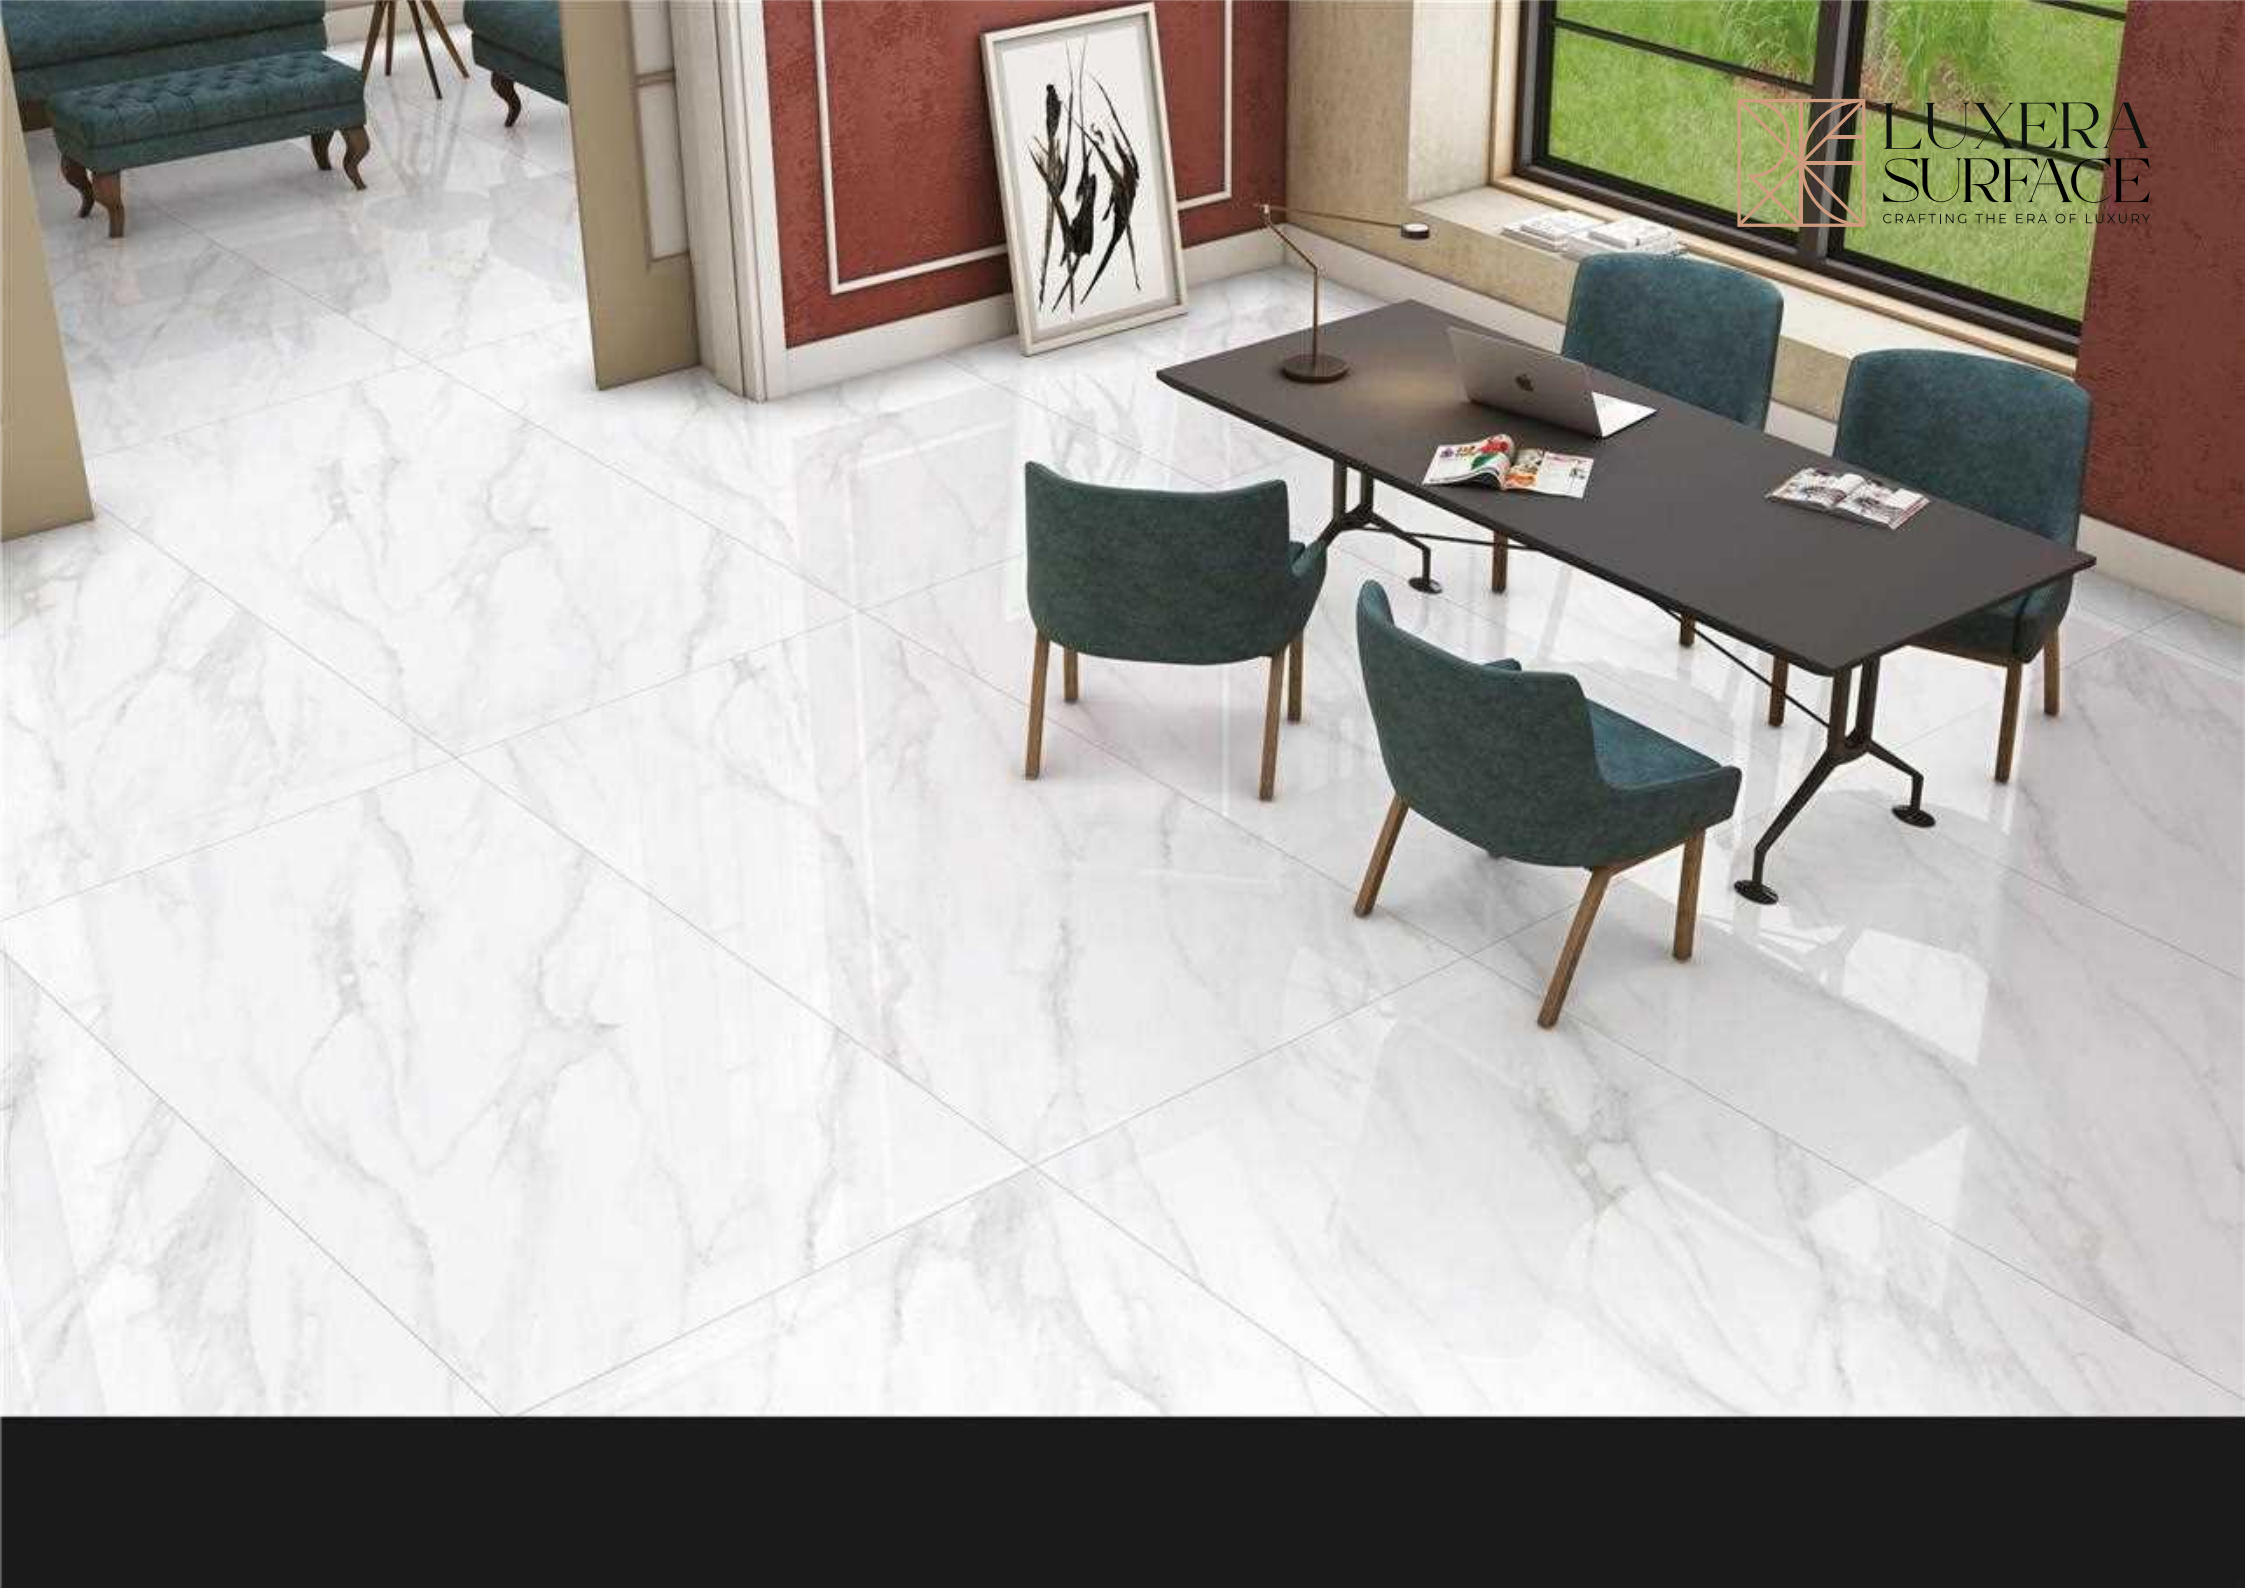

FINISH
**GLOSSY
SURFACE**

09MM

FLORAL SATUARIO

SIZE
**80X
160CM**

FINISH
**GLOSSY
SURFACE**

 **09MM**

RANDOM DESIGN
4

GERMAN SATUARIO