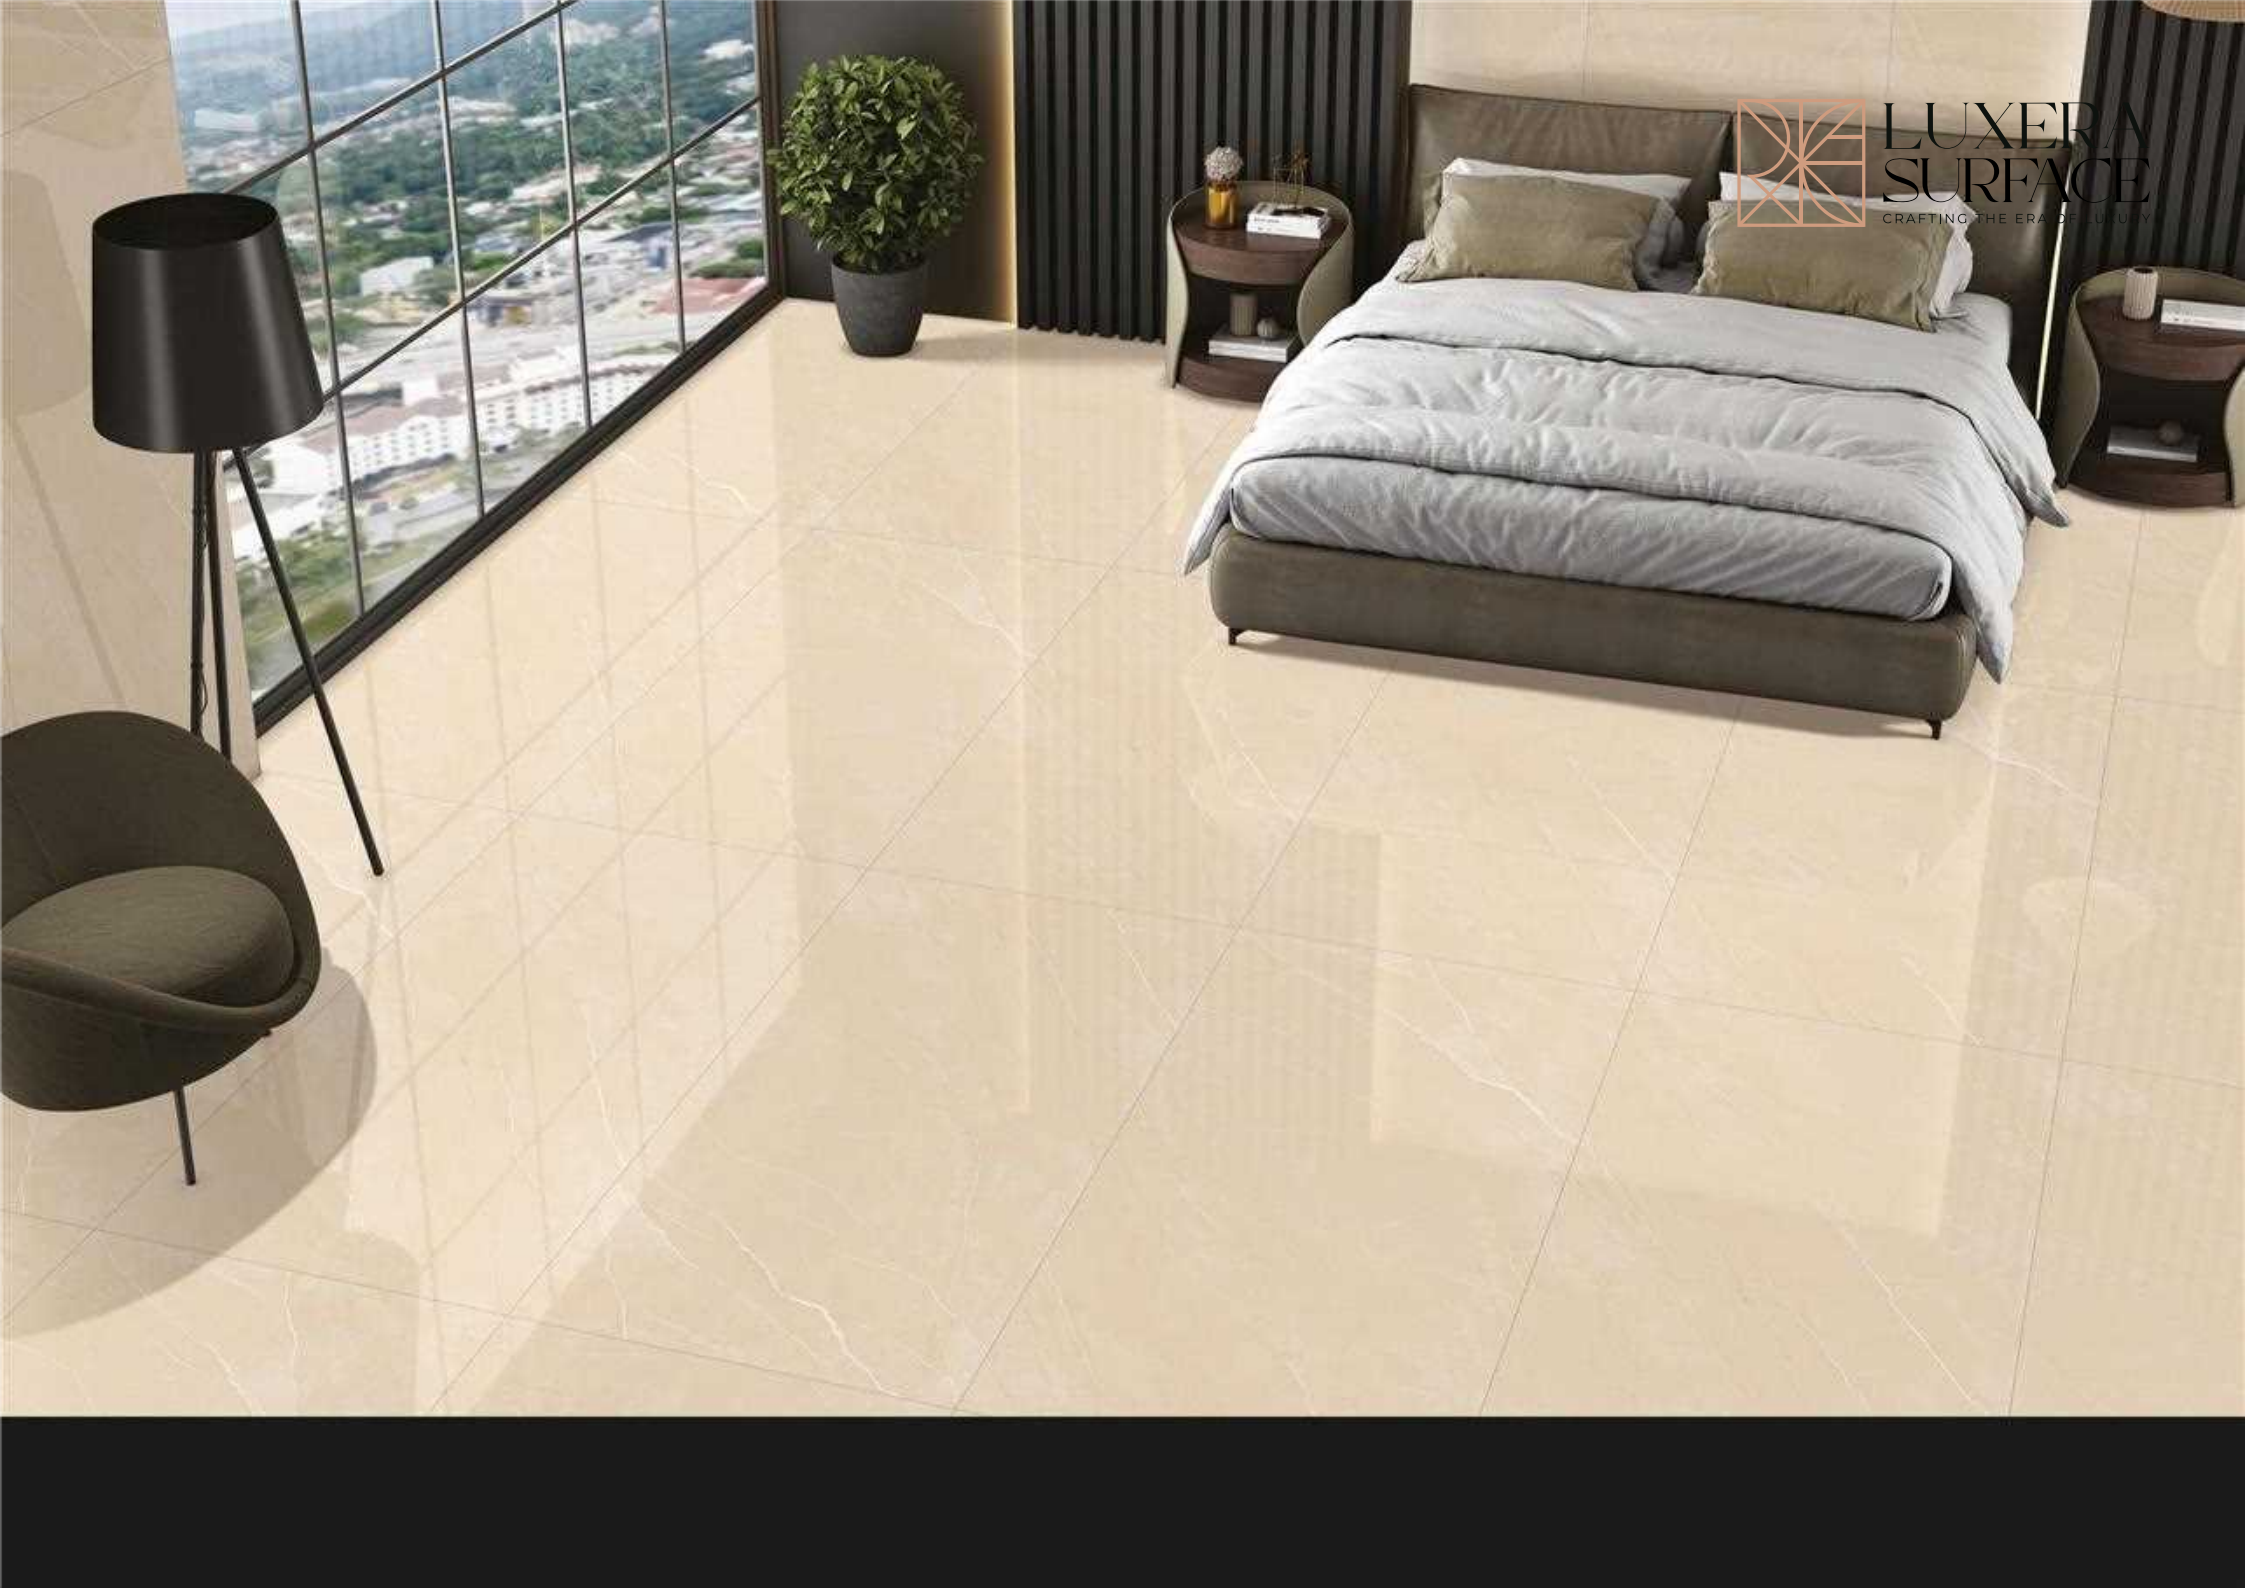

**LUXERA
SURFACE**
CRAFTING THE ERA OF LUXURY