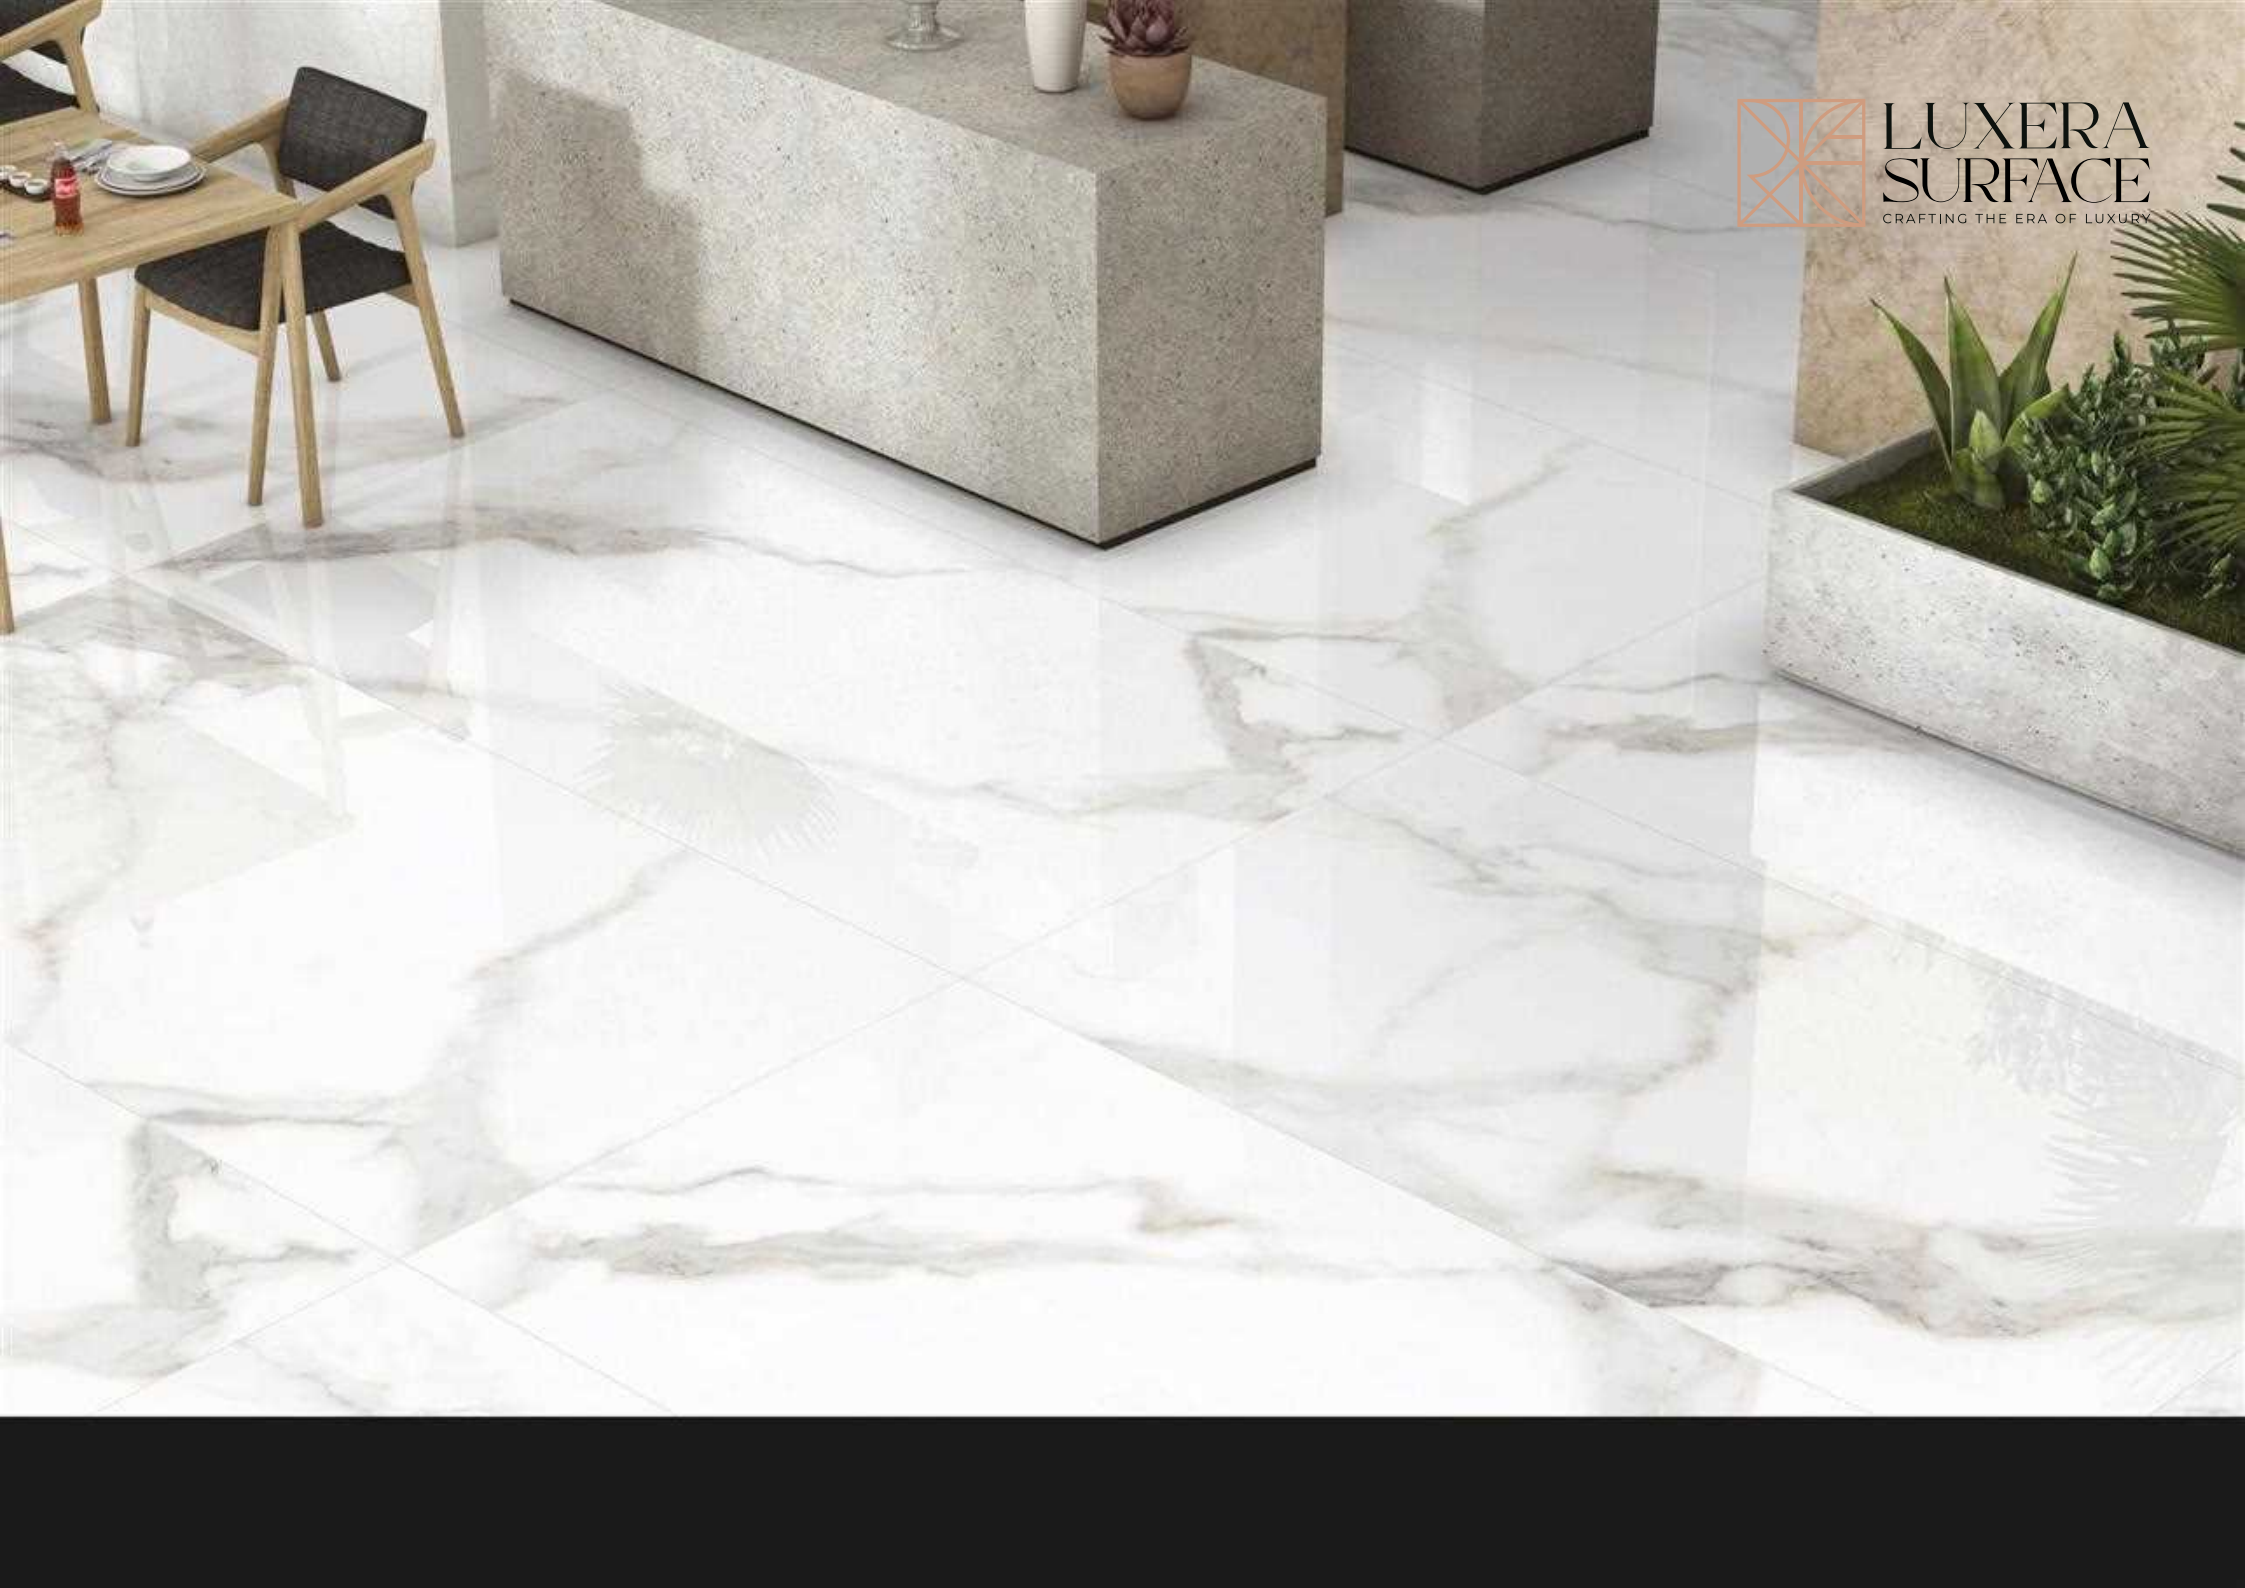

**LUXERA
SURFACE**
CRAFTING THE ERA OF LUXURY