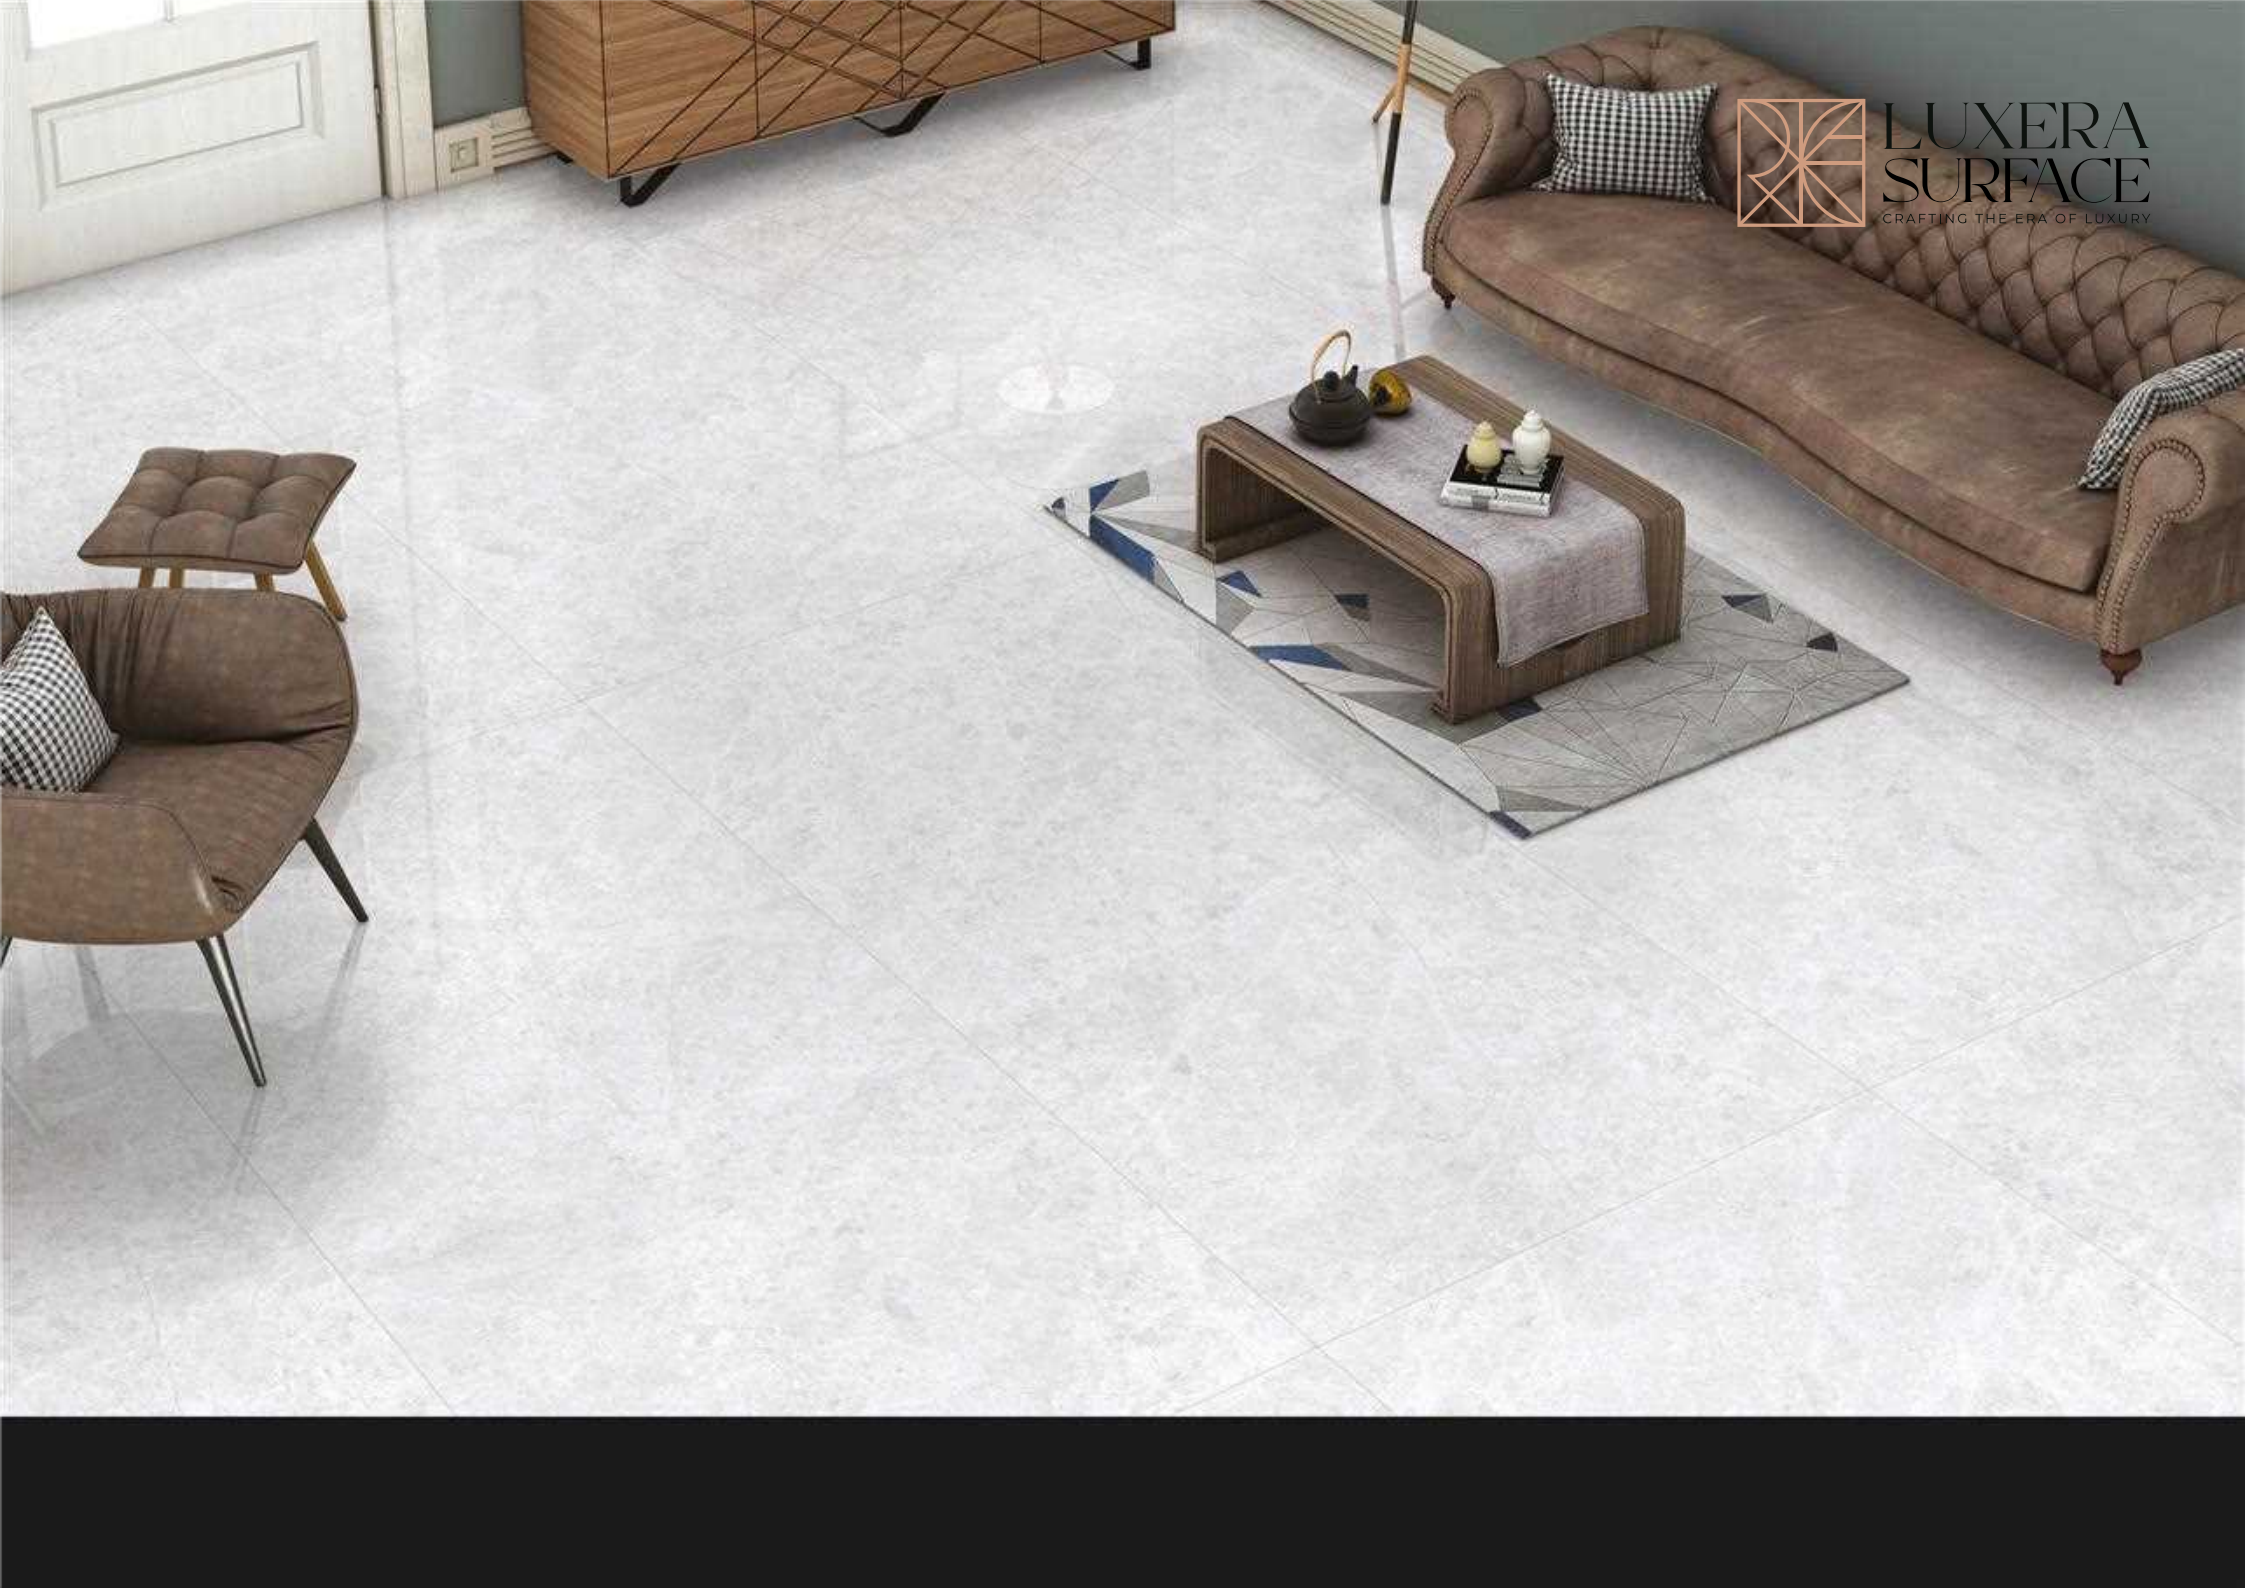

**LUXERA
SURFACE**
CRAFTING THE ERA OF LUXURY