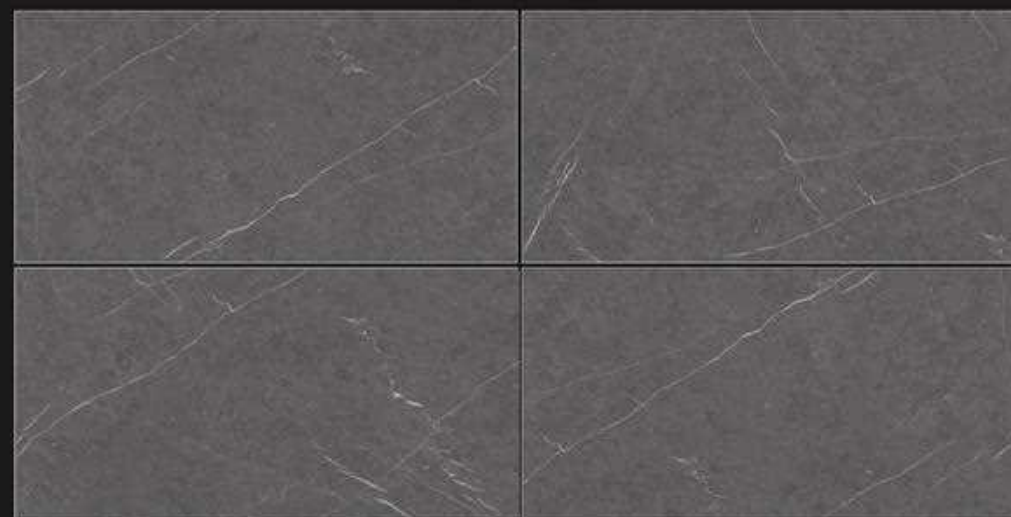

LUXERA  
SURFACE  
CRAFTING THE ERA OF LUXURY

Striking shade  
that exudes rich  
elegance

**FACADE PUNCH**

**CRUSTY PUNCH**

SIZE. 800X1600MM  
THICKNESS. 09MM

**FACADE CESIUM DARK GREY**

04 RANDOM

**CRUSTY CESIUM DARK GREY**