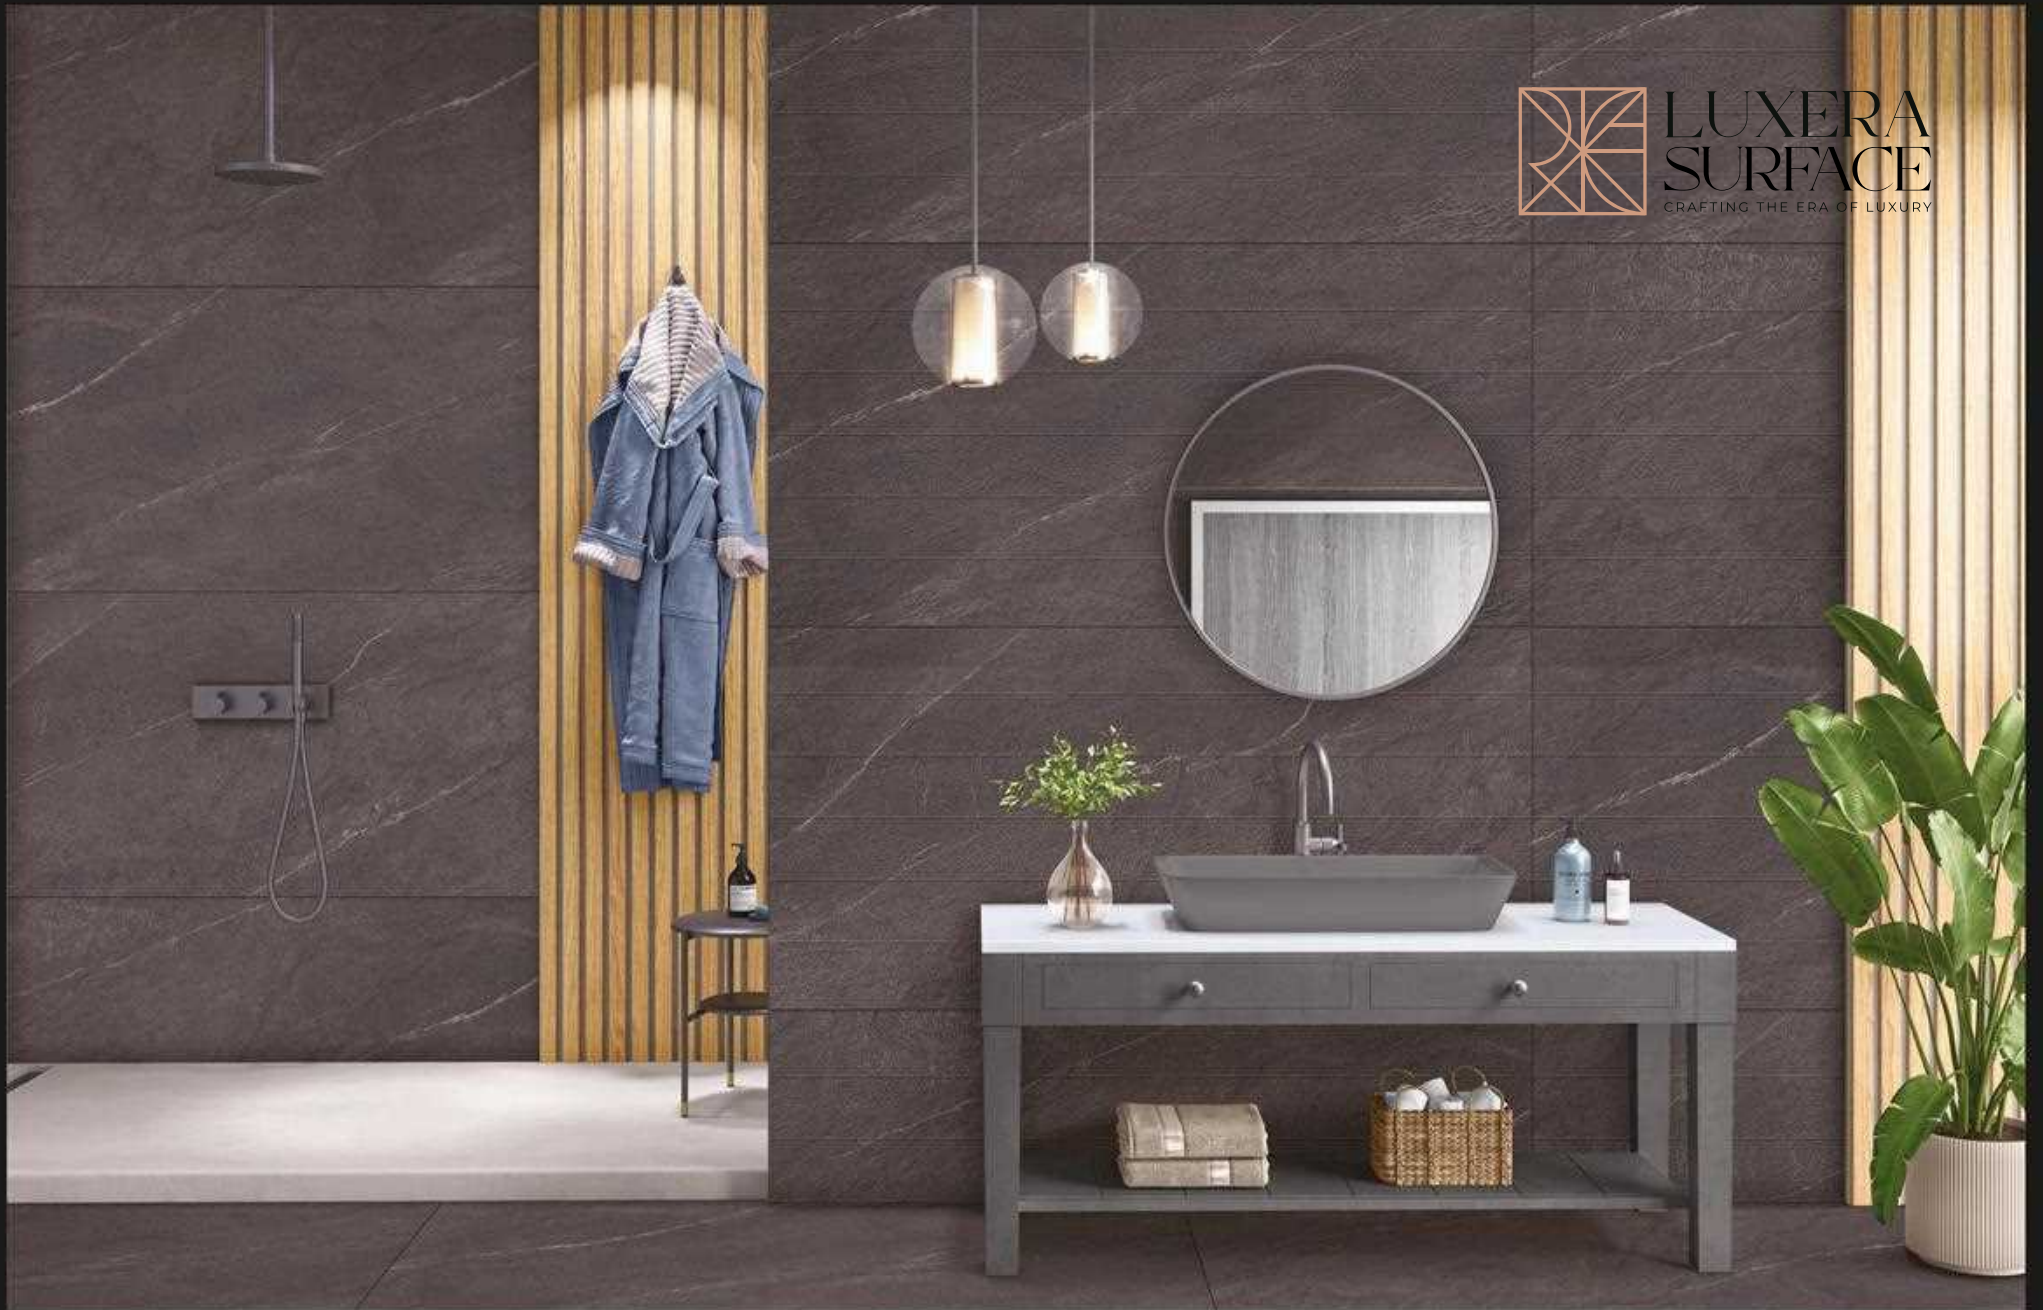

SIZE. 800X1600MM  
THICKNESS. 09MM

**FACADE NELSON TUAPE**

03 RANDOM

**CRUSTY NELSON TUAPE**

03 RANDOM

LUXERA  
SURFACE  
CRAFTING THE ERA OF LUXURY

Textured finish  
for an unique  
statement

**FACADE PUNCH**