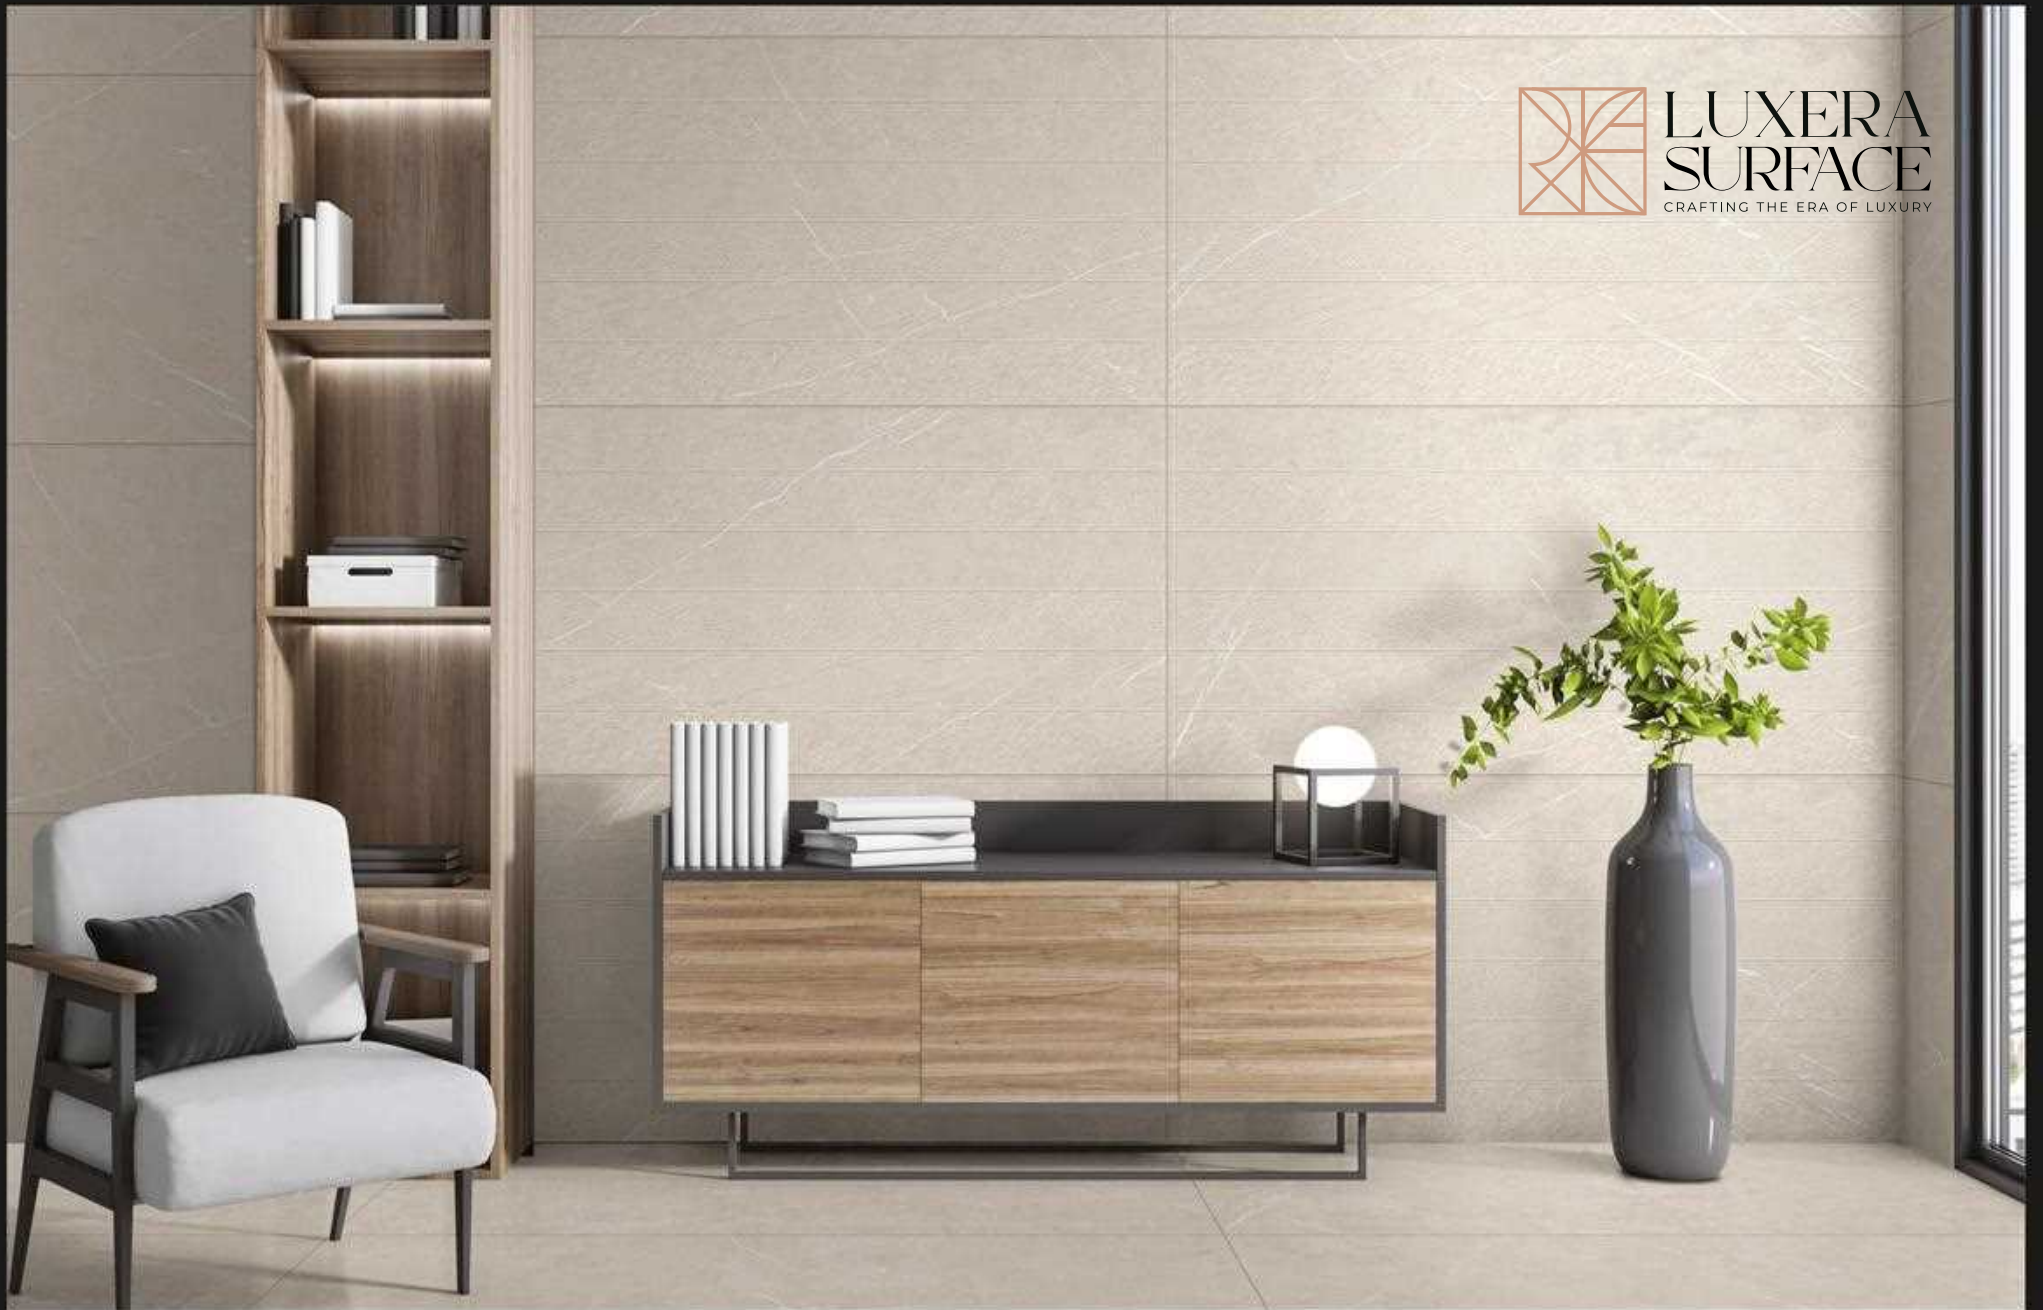

LUXERA  
SURFACE  
CRAFTING THE ERA OF LUXURY

Striking shade  
that exudes rich  
elegance

**FACADE PUNCH**

**CRUSTY PUNCH**

SIZE. 800X1600MM  
THICKNESS. 09MM

**FACADE CESIUM DARK GREY**

04 RANDOM

**CRUSTY CESIUM DARK GREY**