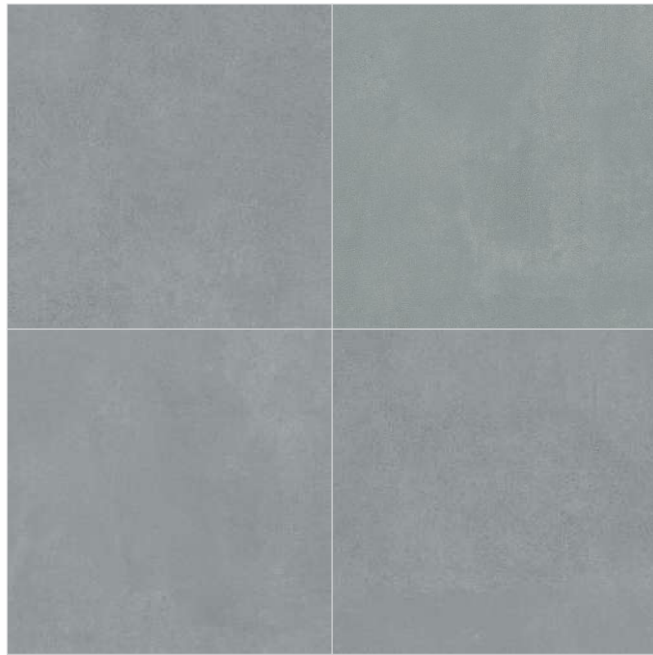

W Wall
Surface - Matte
Thickness - 8.5mm

GREY (PLAIN)
Matte