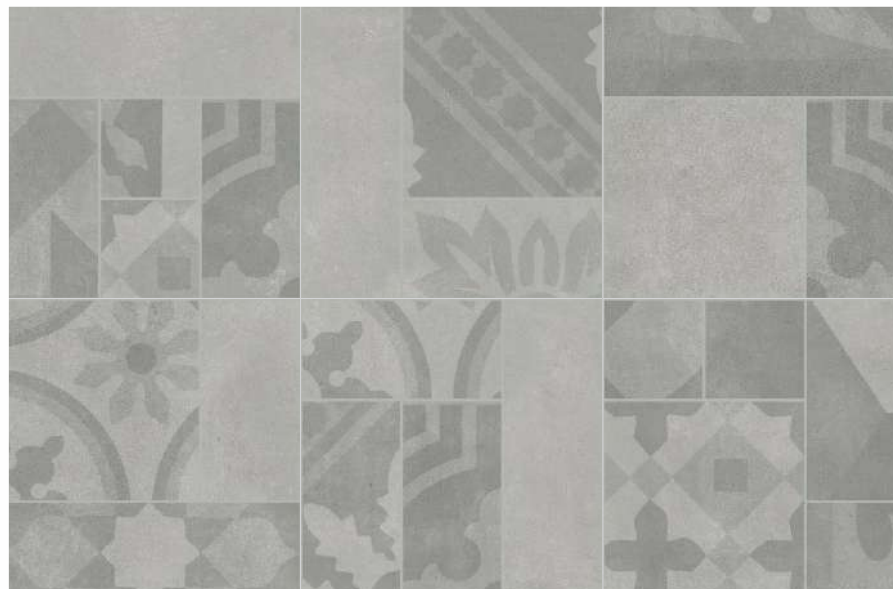

These tiles are an ideal option for those seeking to elevate their interiors with a contemporary, refined, and soothing ambiance.

PREVIEW ORNATO SMOKY DECORE