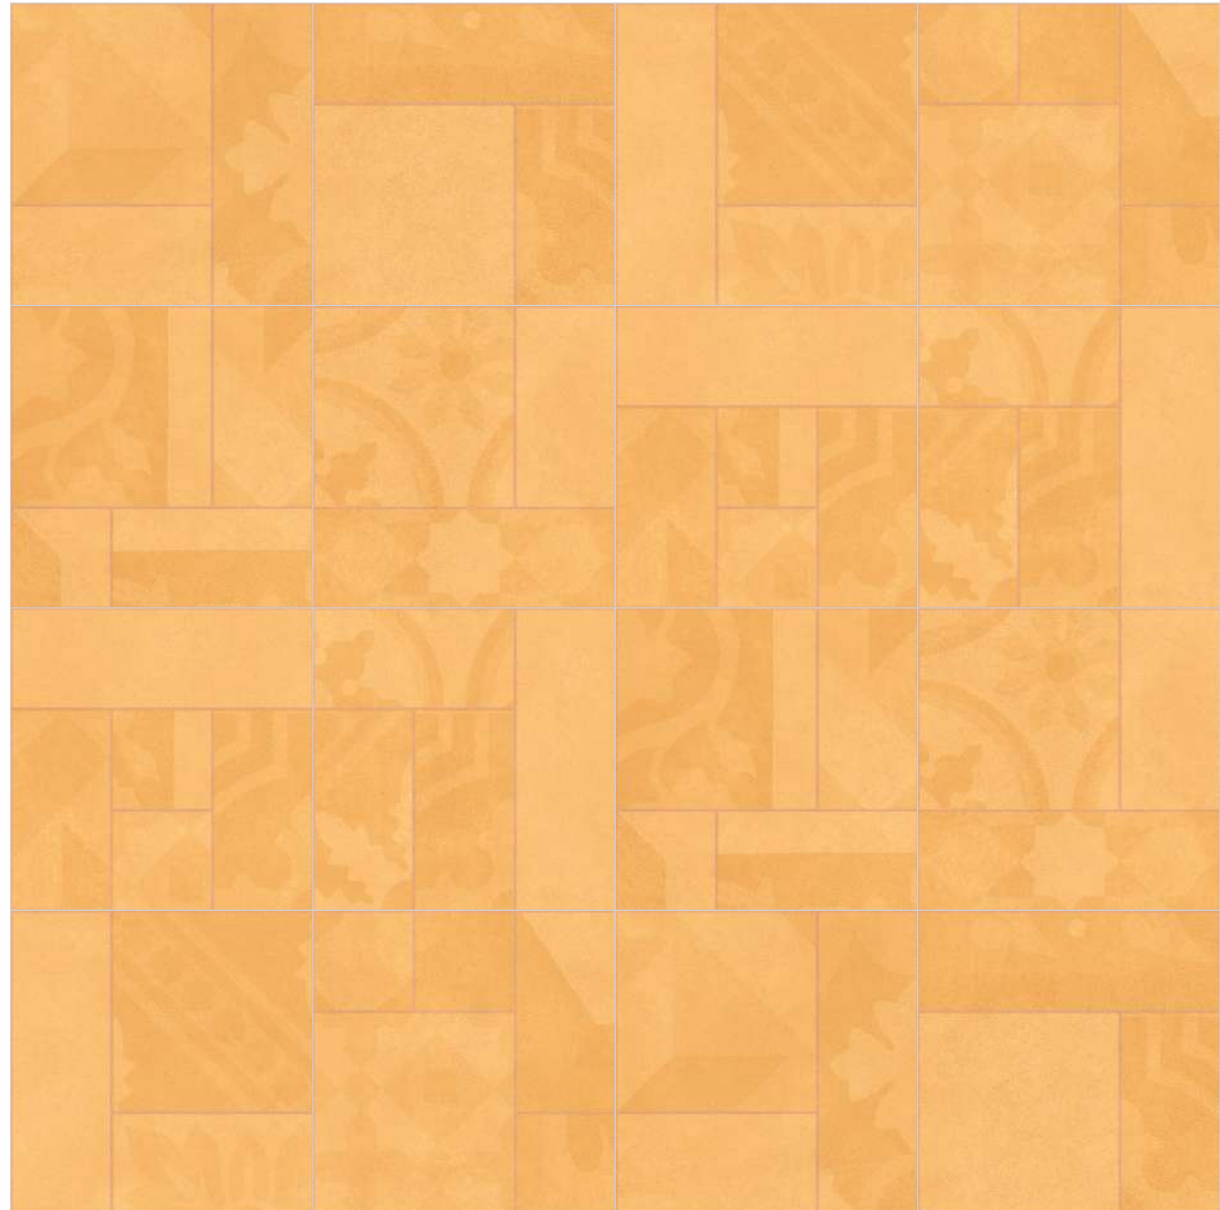

W Wall
Surface - Matte
Thickness - 8.5mm

The earthy tones of these tile schemes bring a cozy, inviting feel to any room, adding depth and texture to spaces with their organic look. Whether used in a modern or rustic setting, these tiles enhance the overall ambiance, promoting a comfortable and stylish atmosphere throughout the home or office.

Transform your space into a colorful delight with our tiles that echo serenity.

ORNATO AUTUMN (DECORE)
Matte with Structure Vitrosa