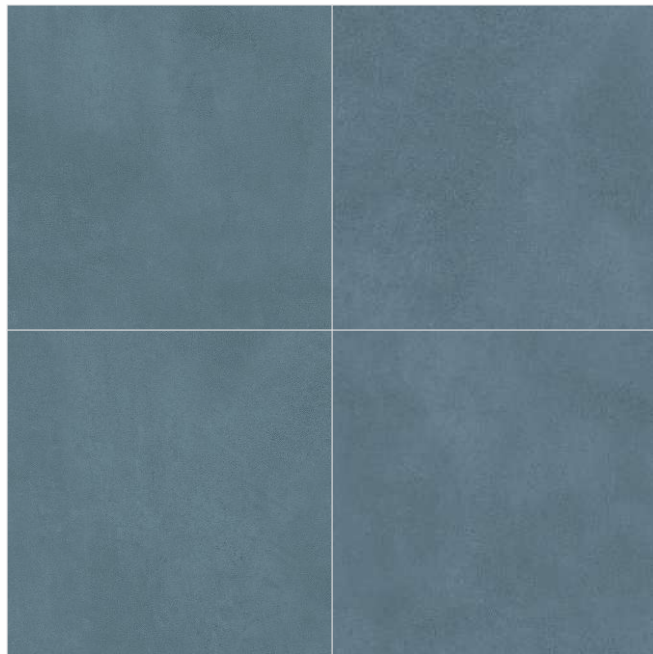

W Wall
Surface - Matte
Thickness - 8.5mm

DENIM (PLAIN)
Matte