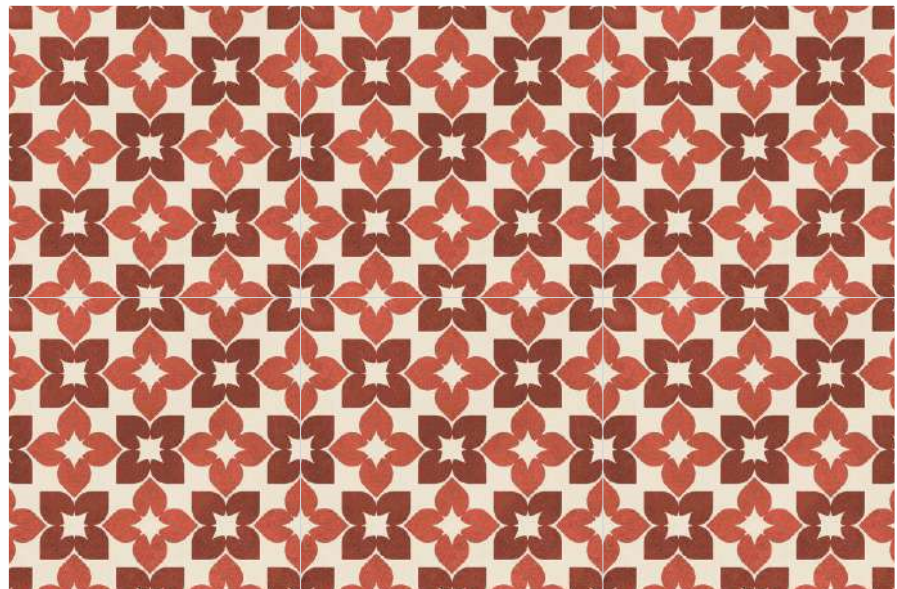

The goal is to create a seamless flow between elegance and function, where every piece contributes to a harmonious environment of luxury