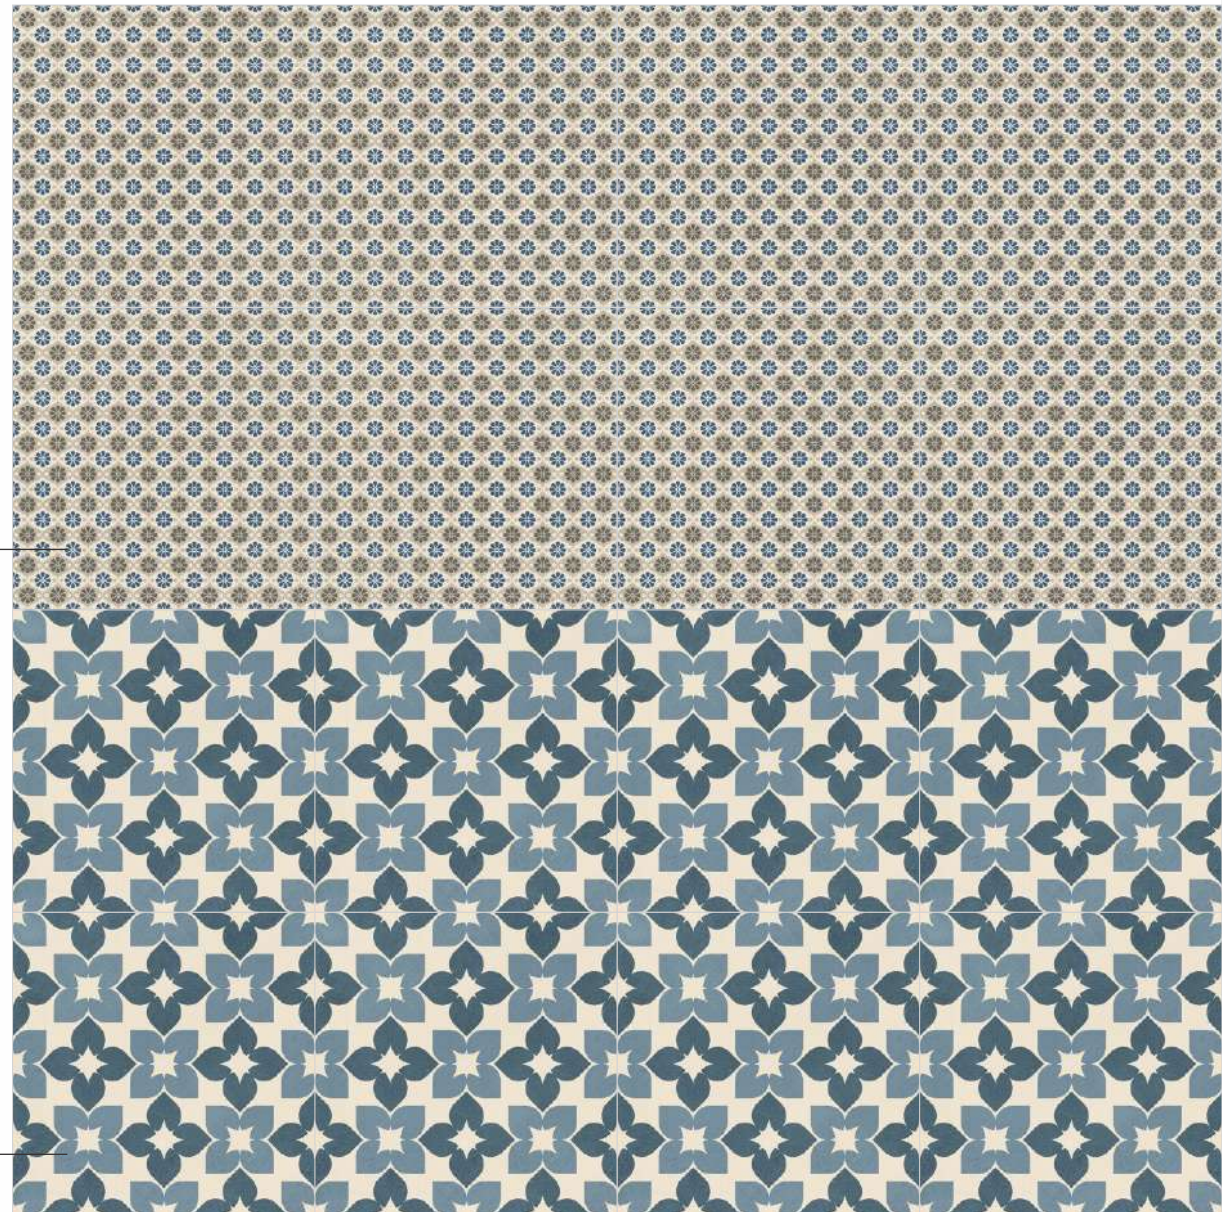

DECORE 01

DECORE 02

DENIM (DECORE)
Structure Vitrosa