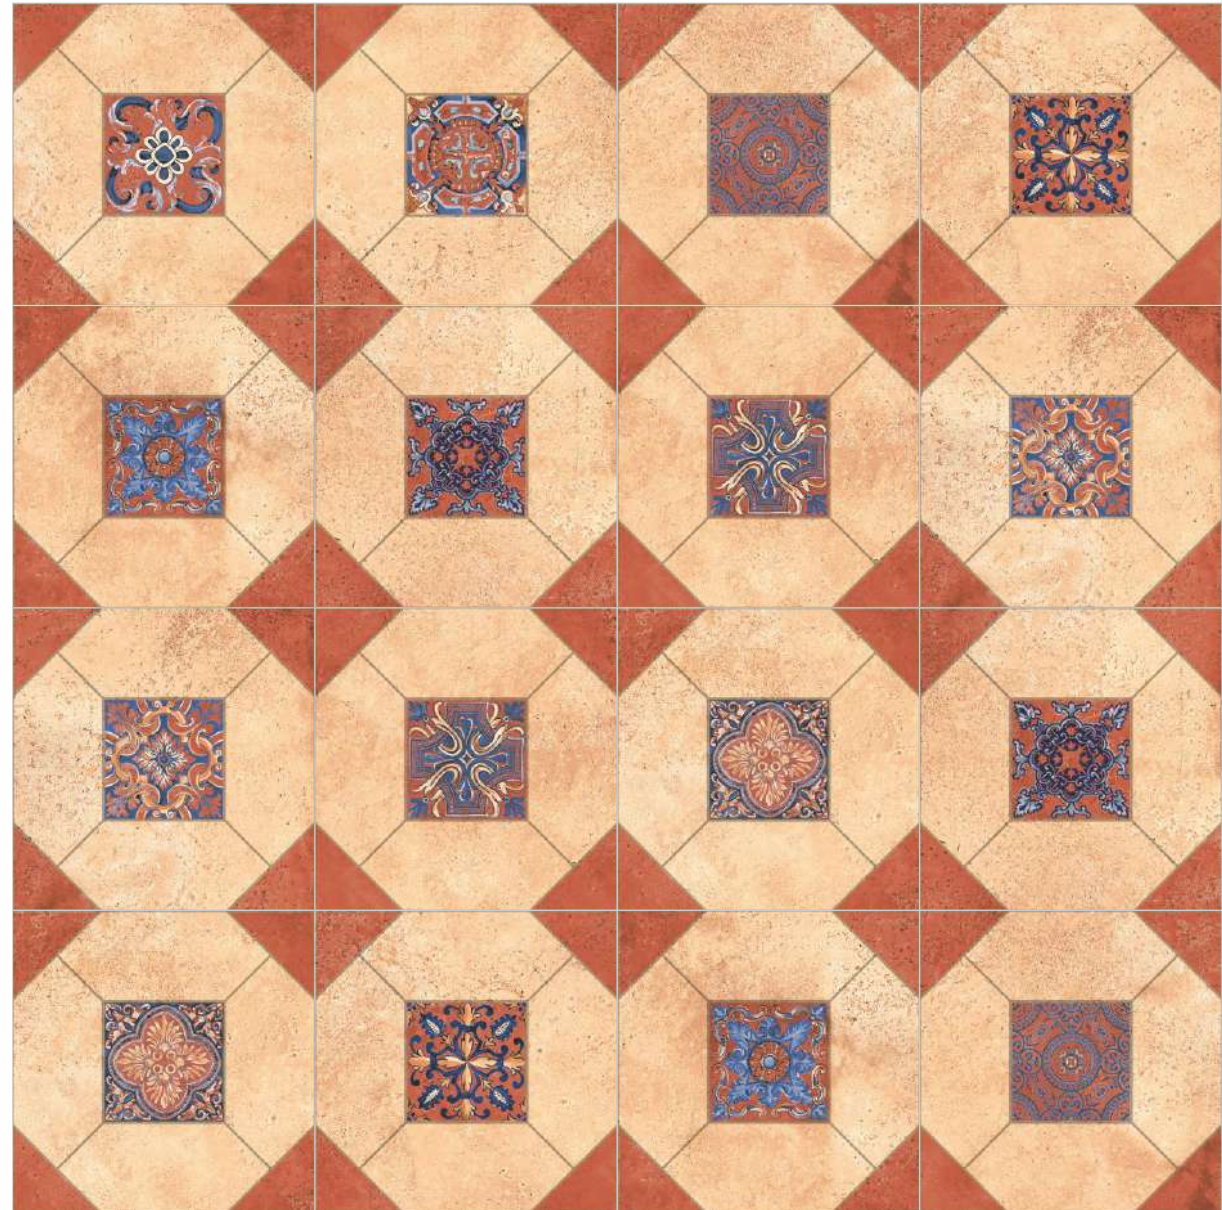

W Wall
Surface - Matte
Thickness - 8.5mm

OPTIMUS BEIGE (DECORE)
Matte with Structure Vitrosa

The neutral nature of these tiles makes them an ideal choice for creating a peaceful and harmonious environment. It pairs beautifully with vivid settings while offering a balanced contrast that enhances the overall aesthetic.

Add an element of elegance and tranquility to your home or office, creating a peaceful base that complements any decor style.