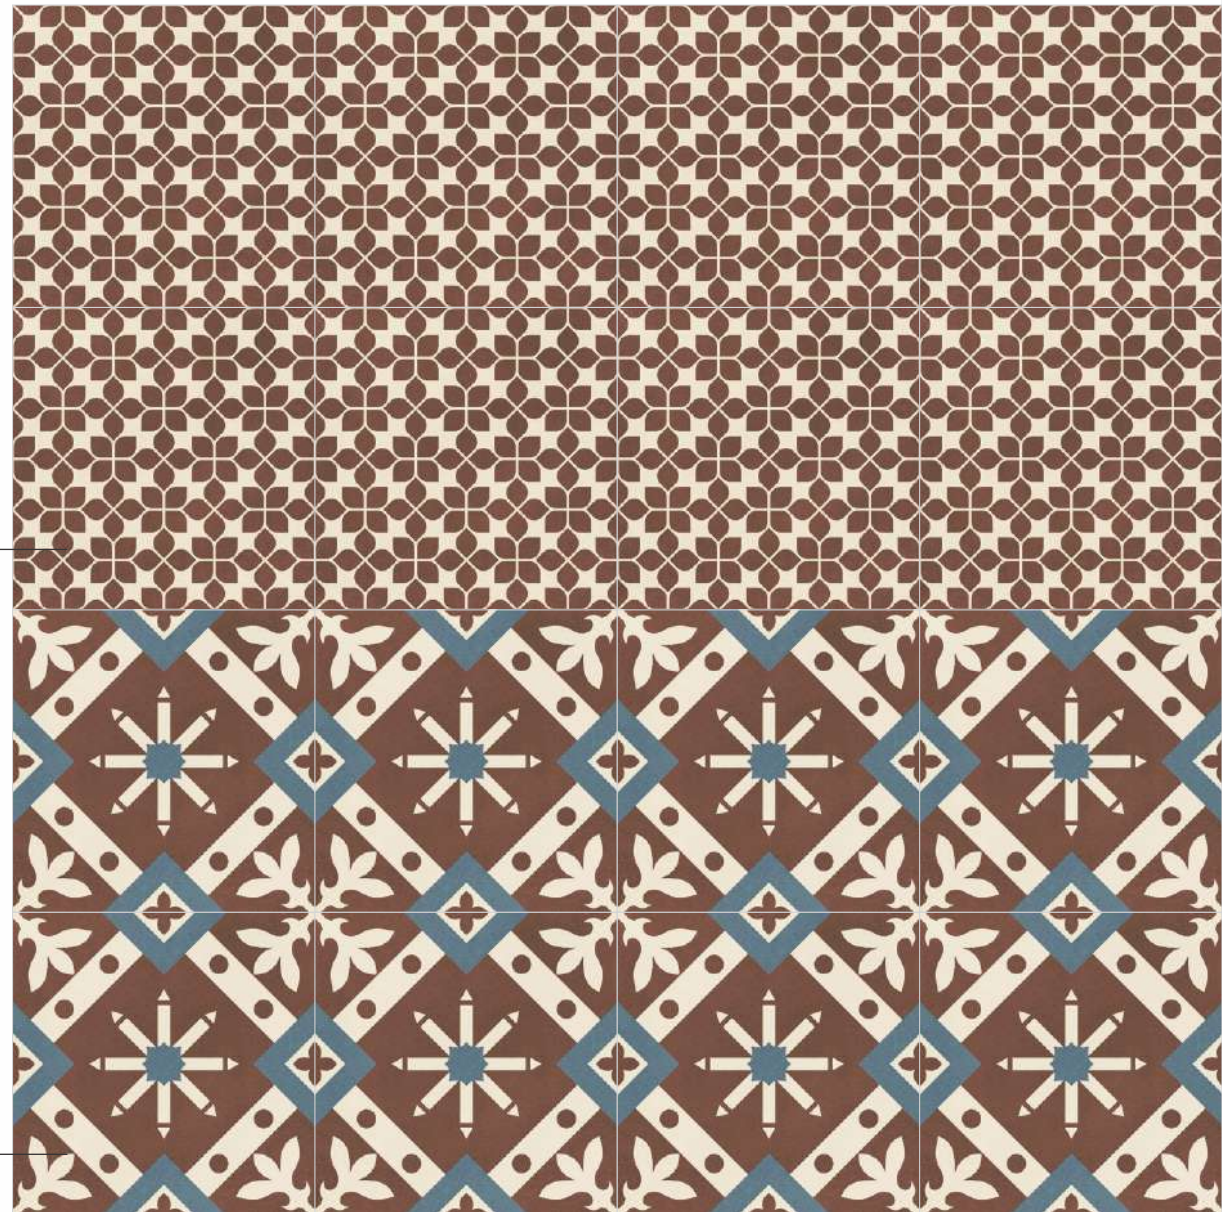

BASALT (PLAIN)
Matte

Make your space a colorful approach of luxury and sophistication.

BASALT (DECORE)
Structure Vitrosa

DECORE 01

R-32

DECORE 02

The key to achieving a luxurious, colorful space is balance. By thoughtfully integrating rich hues with timeless materials and design elements, the space can feel dynamic, elegant, and inviting. Each color and piece should feel curated, intentional, and harmonious, creating a sophisticated atmosphere that reflects both personality and luxury.