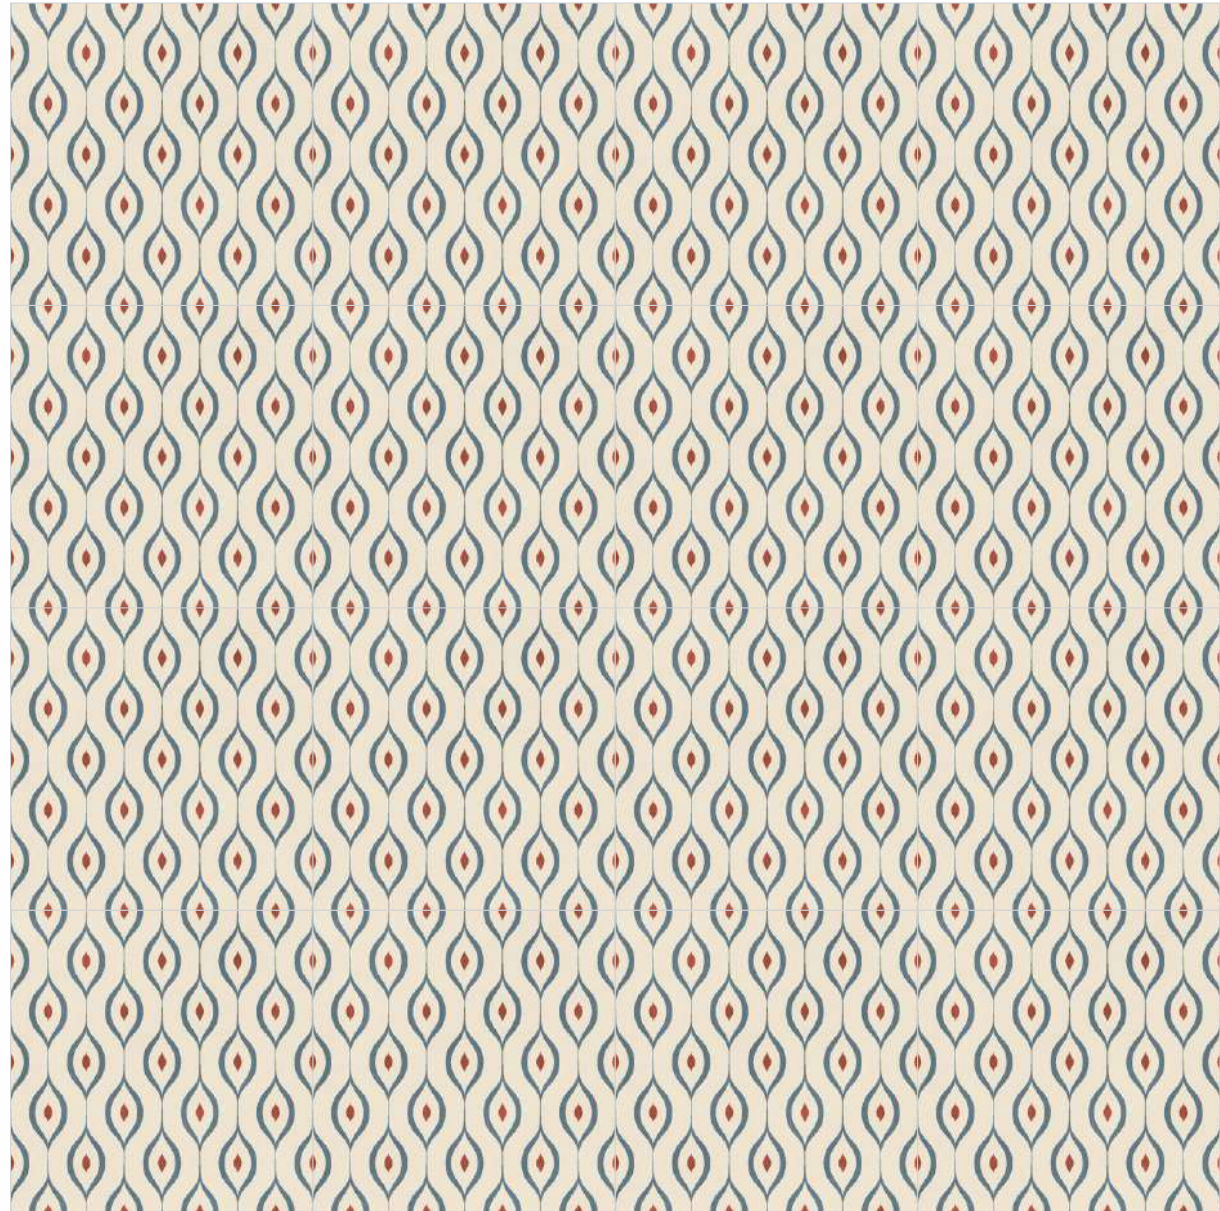

R-32

Keep minimalism in the center with our subtle yet aesthetic pieces.

BONE (DECORE)
Structure Vitrosa