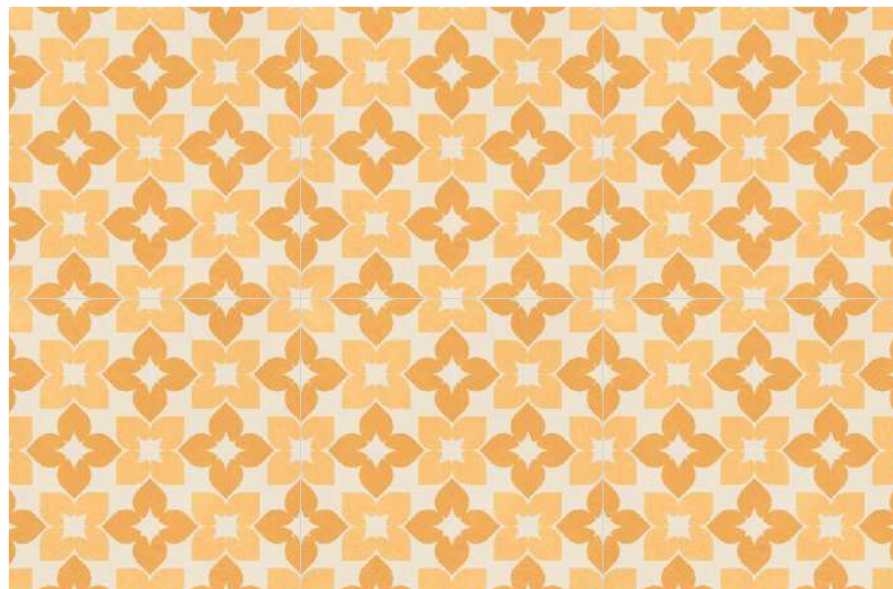

Our designs can easily adapt to various settings—be it a cozy living room, a professional office, or a vibrant dining area—allowing you to curate a space that reflects your personal taste.