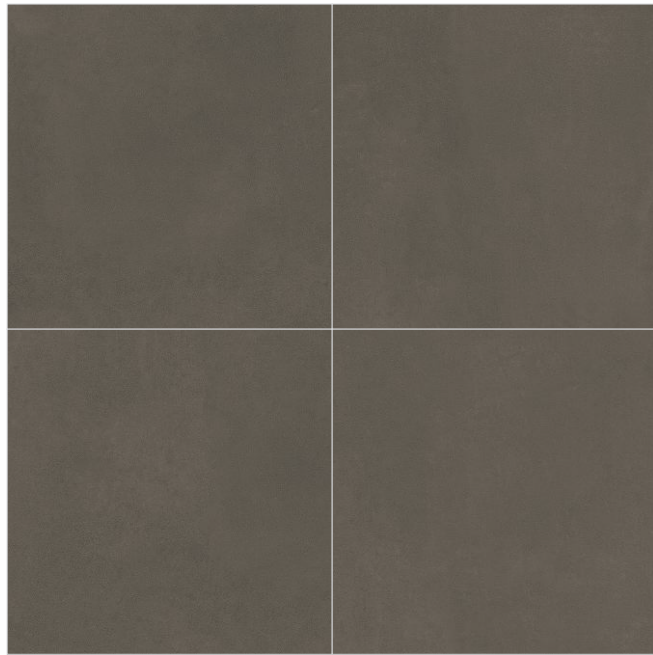

SAND

DENIM

SCARLET

GREY

TIMBER

NERO

Series: Optimus

Finish: Matte

BASALT (PLAIN)
Matte

Make your space a colorful approach of luxury and sophistication.

BASALT (DECORE)
Structure Vitrosa

DECORE 01

R-32

DECORE 02

The key to achieving a luxurious, colorful space is balance. By thoughtfully integrating rich hues with timeless materials and design elements, the space can feel dynamic, elegant, and inviting. Each color and piece should feel curated, intentional, and harmonious, creating a sophisticated atmosphere that reflects both personality and luxury.