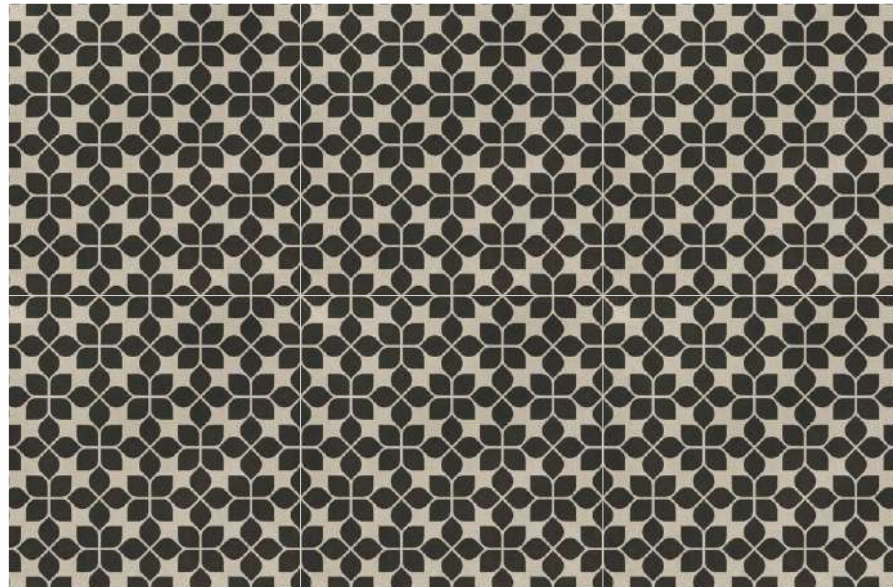

Let our designs be the inspirational touch that transforms your space into a reflection of creativity and elegance. Each piece is thoughtfully crafted to evoke a sense of purpose, blending functionality with aesthetic beauty.

PREVIEW_NERO PLAIN & NERO DECORE